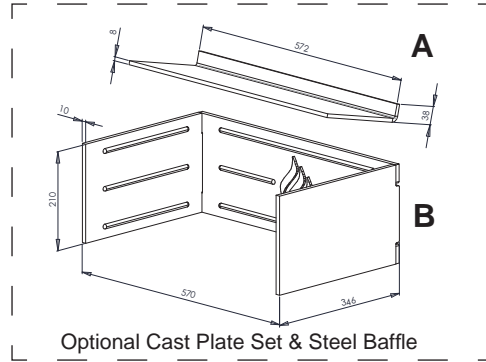

PARTS LIST

STOVE ASSEMBLY

Part #	Description
1)	8010503 Door Assembly (without handle)
2)	8010114 Door Handle Set
3)	1194003 Back Heat Shield
	1194007 Top Heat Shield
4)	8010501 Air Slide
5)	1100-910 Faceplate & Fan
6)	8010108 Firebrick Set (16 pcs)
7)	1193003 Back Fan Guide Deflector
8)	8010106 Glass Neoceram W/Gasket
	1141704 Firebrick Retaining Bracket
	8010104 Secondary Air Tube
	8010611 Steel baffle (optional) (A)
	7510206 Cast Plate Set (optional) (B)
9)	8010115 Glass Retainer Bracket
10)	8010113 Metal lip inside firebox
11)	936-233 Door rope seal 5 ft. (not shown)
12)	910-173 Fan (replacement)