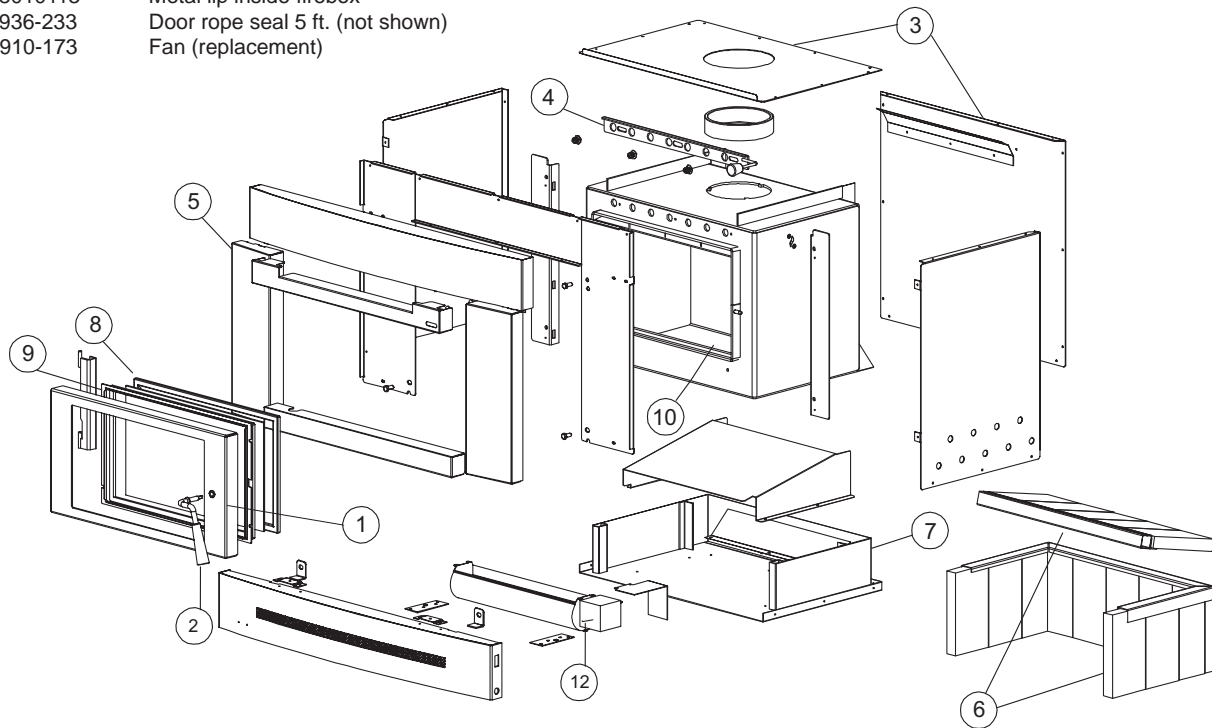

PARTS LIST

STOVE ASSEMBLY

Part #	Description
1)	8010503 Door Assembly (without handle)
2)	8010114 Door Handle Set
3)	1194003 Back Heat Shield
	1194007 Top Heat Shield
4)	8010501 Air Slide
5)	1100-910 Faceplate & Fan
6)	8010108 Firebrick Set (16 pcs)
7)	1193003 Back Fan Guide Deflector
8)	8010106 Glass Neoceram W/Gasket
	1141704 Firebrick Retaining Bracket
	8010104 Secondary Air Tube
	8010611 Steel baffle (optional) (A)
	7510206 Cast Plate Set (optional) (B)
9)	8010115 Glass Retainer Bracket
10)	8010113 Metal lip inside firebox
11)	936-233 Door rope seal 5 ft. (not shown)
12)	910-173 Fan (replacement)

Internal Blower Wiring Diagram (240V)