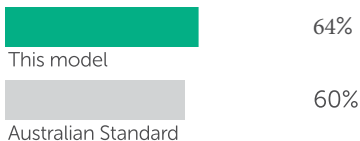

BurnWise

An initiative of the Australian Home Heating Association

This wood heating appliance has been tested to the requirements of the Australian Standards
AS/NZS 4013 & AS/NZS 4012

Efficiency