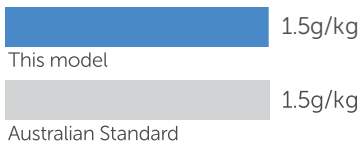

Particle Emissions

MAKE AND MODEL

YUNCA
MONTE EURO

For more information, refer to the Owner's Manual and www.homeheat.com.au.

Efficiency and Emissions are provided by a NATA or IANZ approved testing laboratory.

All heaters tested and manufactured for sale in Australia are tested for use with **hardwood** only.

Australian
Home Heating
Association Inc.