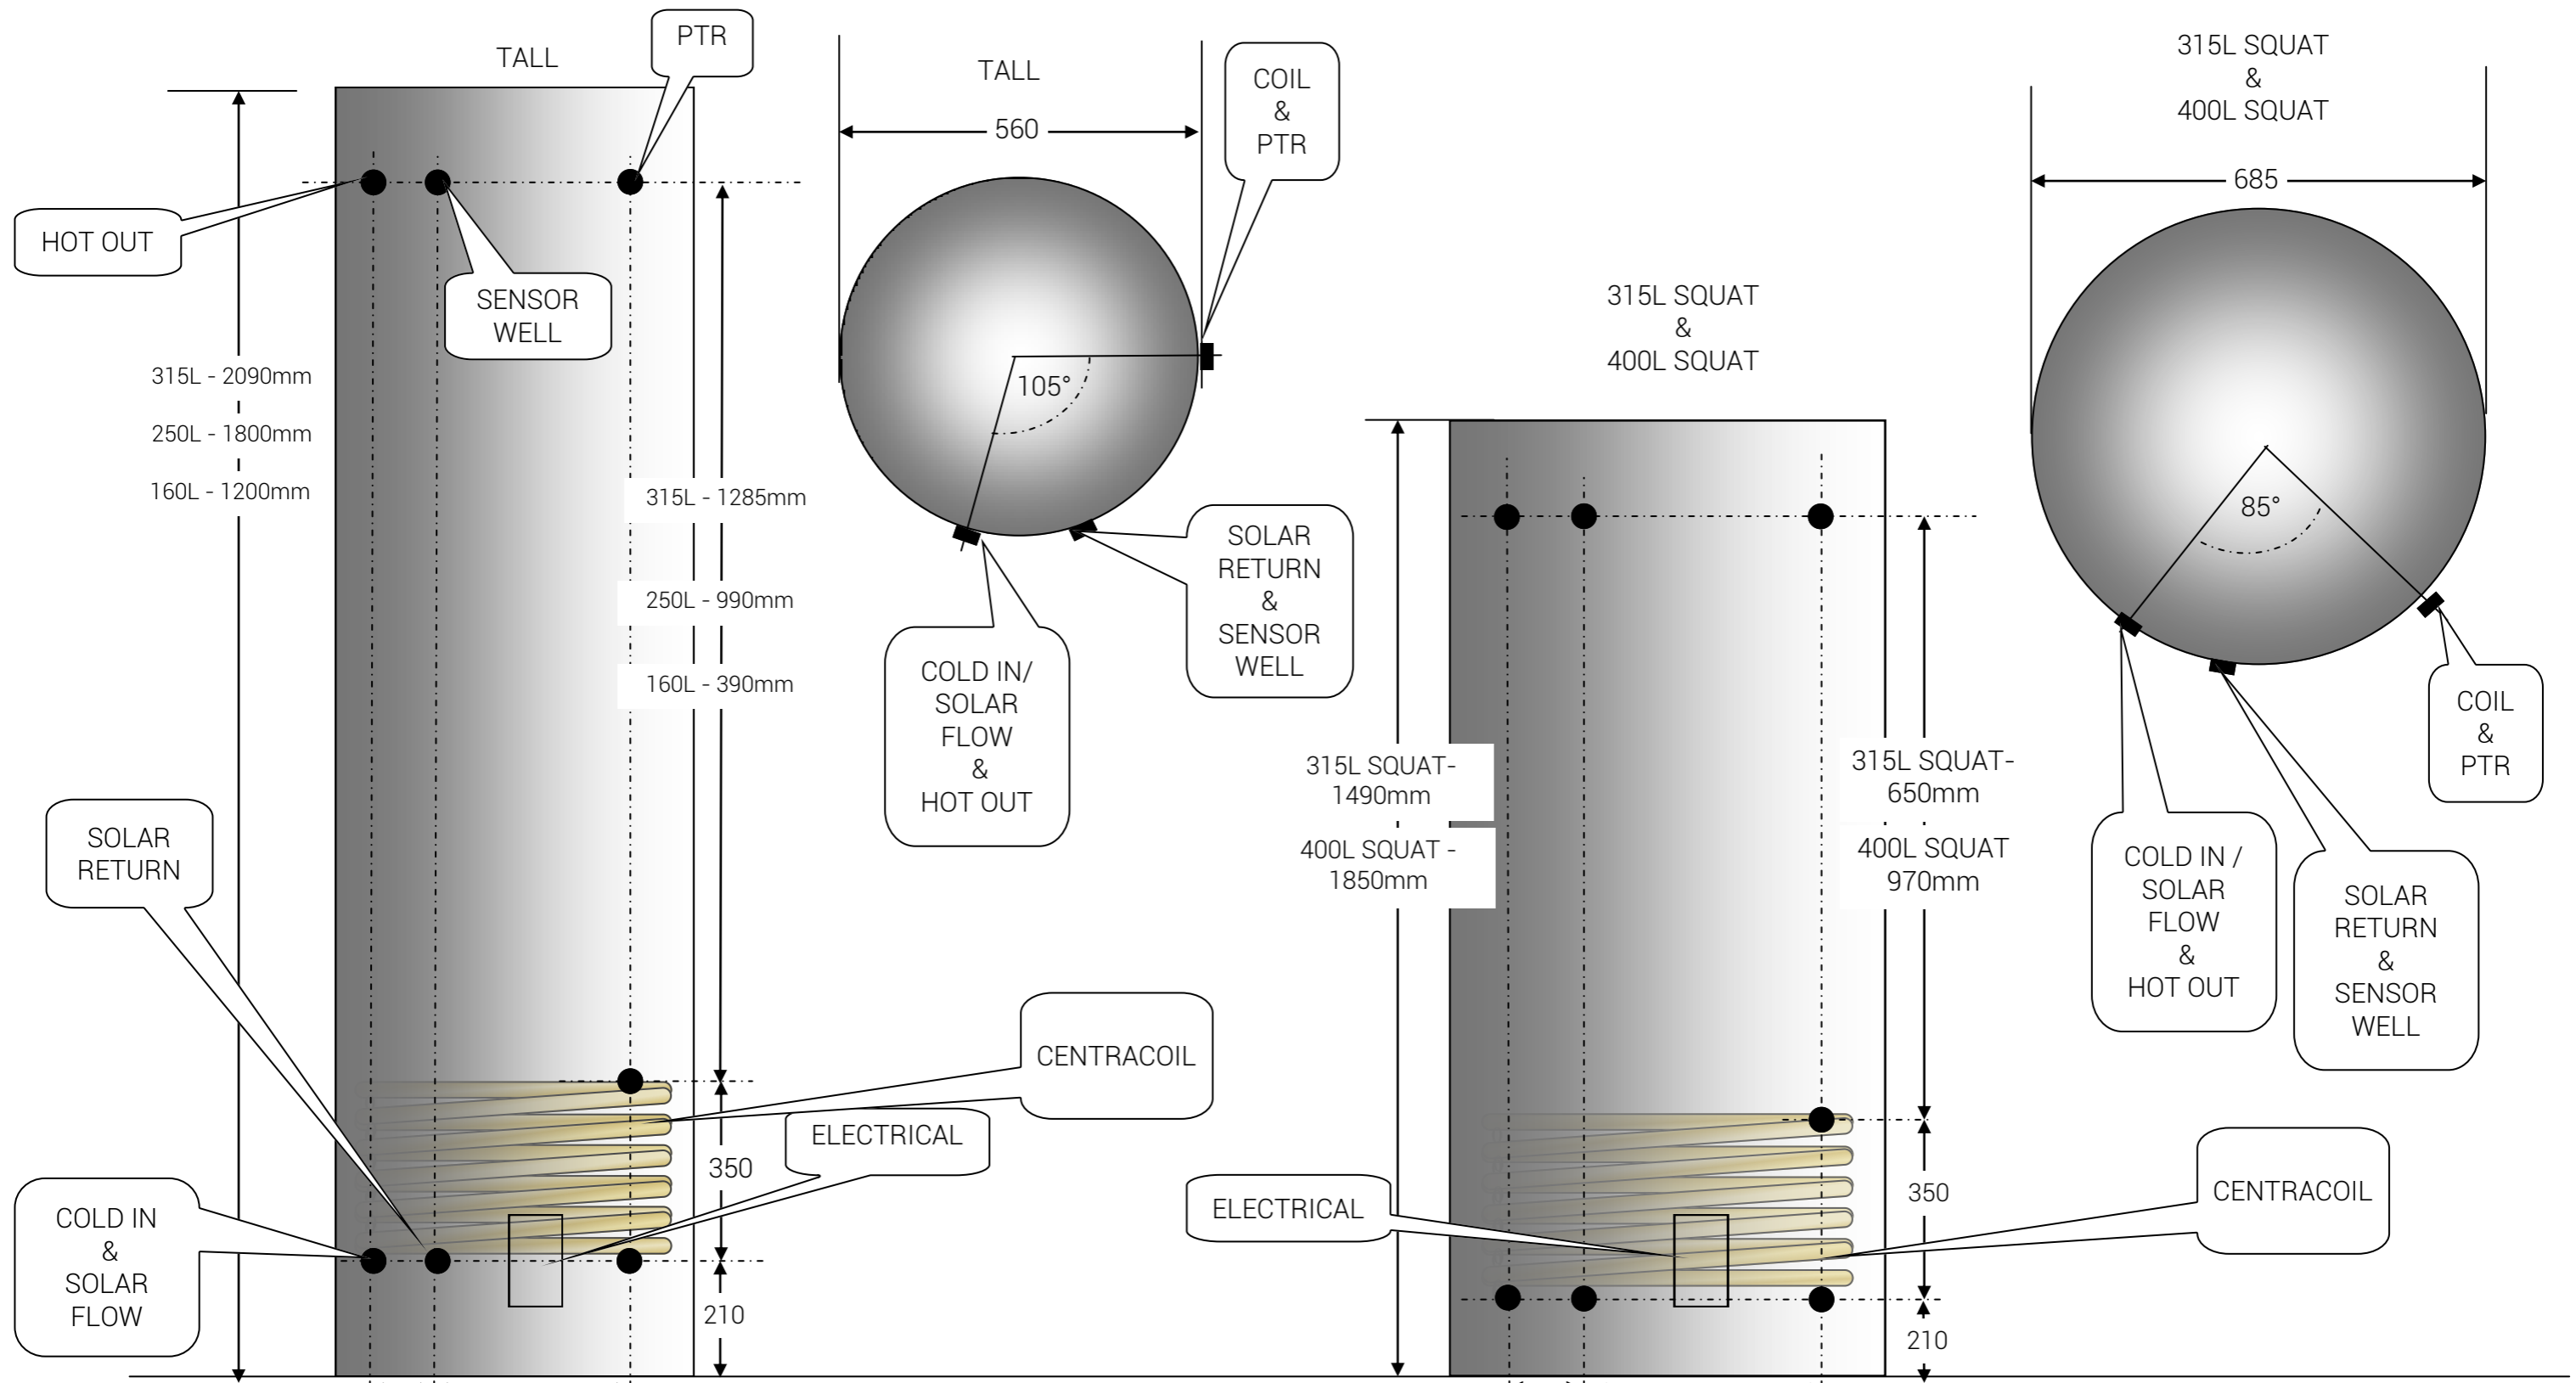

Stainless Steel Range — CentraCoil Series — Fittings & Positions (Solar Ready / Hydronic Compatible)

All pipe fittings are 3/4" male BSP
Maximum inlet pressure = 500kPa
PTR- 700kPa max

WISELIVING

UPDATED	Tim Nichols	DATE	08/11/2019	NOT TO SCALE SIZES ARE SUBJECT TO CHANGE WITHOUT NOTICE +/- 5mm	E&OE
---------	-------------	------	------------	---	------