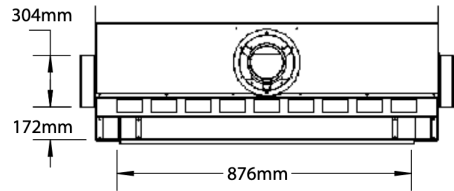

FIREPLACES & STOVES

esprit framing

Top view

Front view

Side view

Adjustable
55 - 70mm