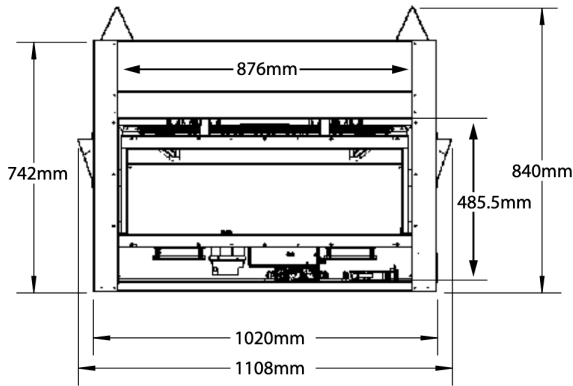

FIREPLACES & STOVES

esprit framing

Top view

Front view

Side view

Adjustable
55 - 70mm