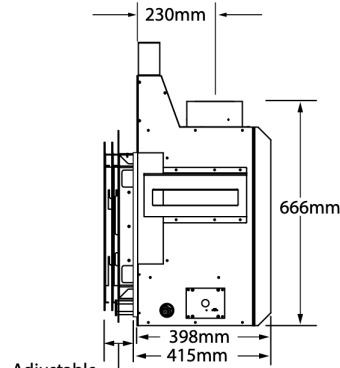

FIREPLACES & STOVES

esprit framing

Top view

Front view

Side view

Adjustable
55 - 70mm