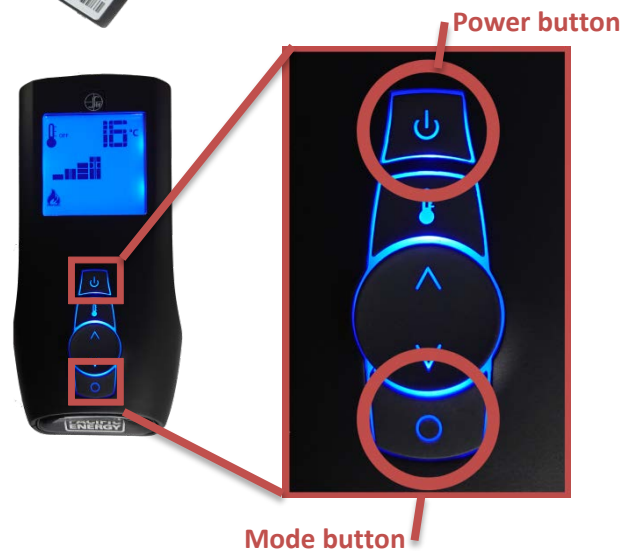

3. Whilst depressing the thermostat button, reinsert the middle battery
4. Release the thermostat button
5. This will toggle the thermostat mode on / off

CANADA'S FINEST STOVES

PACIFIC ENERGY GAS REMOTE SET OR CLEAR DIFFERENT MODES

1. Remove the middle battery

2. Press and hold the **power** button and the **mode** button

(your remote will be off – picture illuminated for illustration purposes)

3. Reinsert the middle battery
4. While still holding the power button, release the **mode** button

1. Press the **mode** button to toggle between modes
Each mode will show either SET (visible) or CLR (not visible)
2. Press the **up** or **down** arrow button to toggle between SET or CLR
3. When finished release the on /off button