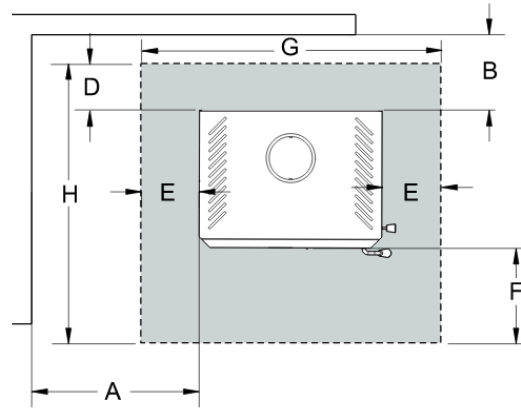

Regency Albany

dimensions

A	400mm
B	100mm
C	75mm
D	100mm
E	96mm
F	350mm
G	880mm
H	932mm

Pivot Stove & Heating Co
pivotstove.com.au