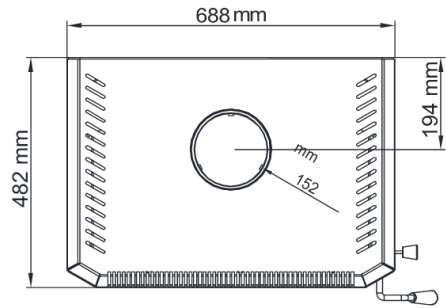

Regency Albany

dimensions

A	400mm
B	100mm
C	75mm
D	100mm
E	96mm
F	350mm
G	880mm
H	932mm

Pivot Stove & Heating Co
pivotstove.com.au