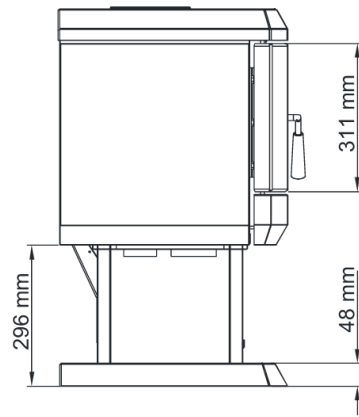

Regency Albany

dimensions

A	400mm
B	100mm
C	75mm
D	100mm
E	96mm
F	350mm
G	880mm
H	932mm

Pivot Stove & Heating Co
pivotstove.com.au