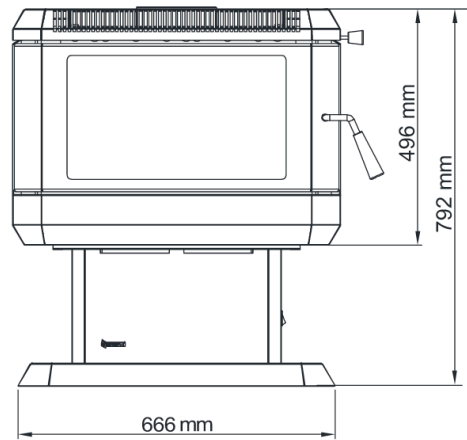

Regency Albany

dimensions

A	400mm
B	100mm
C	75mm
D	100mm
E	96mm
F	350mm
G	880mm
H	932mm

Pivot Stove & Heating Co
pivotstove.com.au