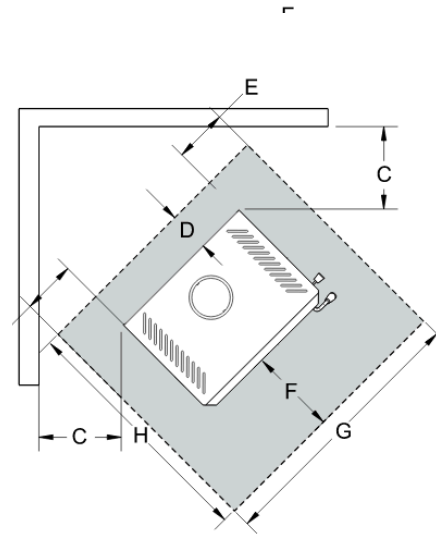

Regency Albany

dimensions

A	400mm
B	100mm
C	75mm
D	100mm
E	96mm
F	350mm
G	880mm
H	932mm

Pivot Stove & Heating Co
pivotstove.com.au