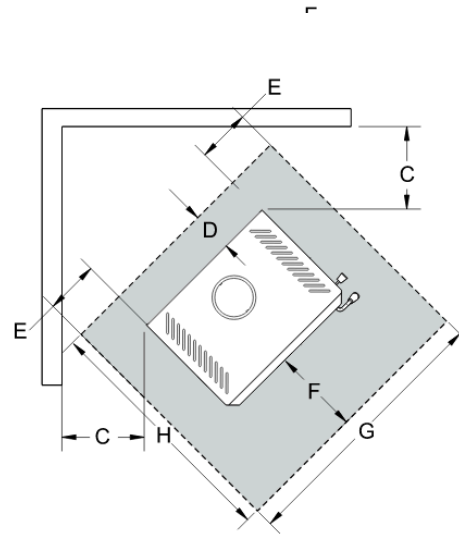

Regency Alterra

A	475mm
*B	160mm
C	175mm
D	160mm
E	78mm
F	300mm
G	875mm
H	969mm

Pivot Stove & Heating Co
pivotstove.com.au