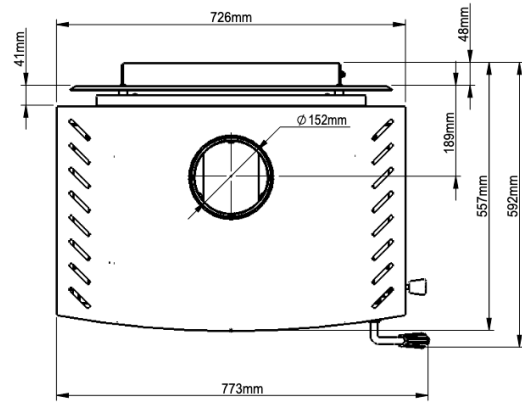

Regency Alterra

A	475mm
*B	160mm
C	175mm
D	160mm
E	78mm
F	300mm
G	875mm
H	969mm

Pivot Stove & Heating Co
pivotstove.com.au