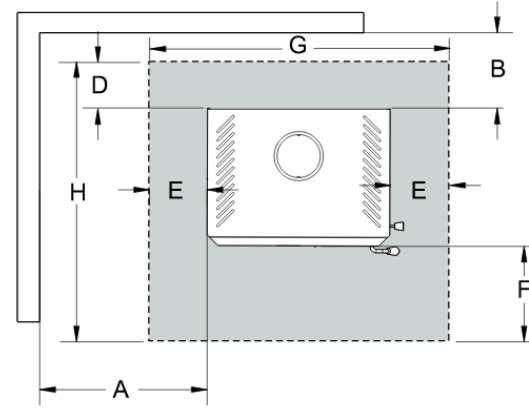

Regency Alterra

A	475mm
*B	160mm
C	175mm
D	160mm
E	78mm
F	300mm
G	875mm
H	969mm

Pivot Stove & Heating Co
pivotstove.com.au