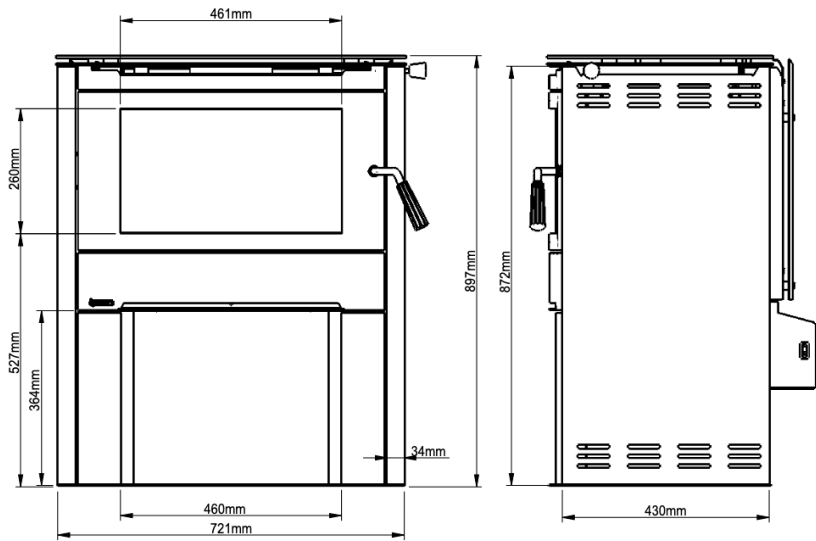

Regency Alterra

A	475mm
*B	160mm
C	175mm
D	160mm
E	78mm
F	300mm
G	875mm
H	969mm

Pivot Stove & Heating Co
pivotstove.com.au