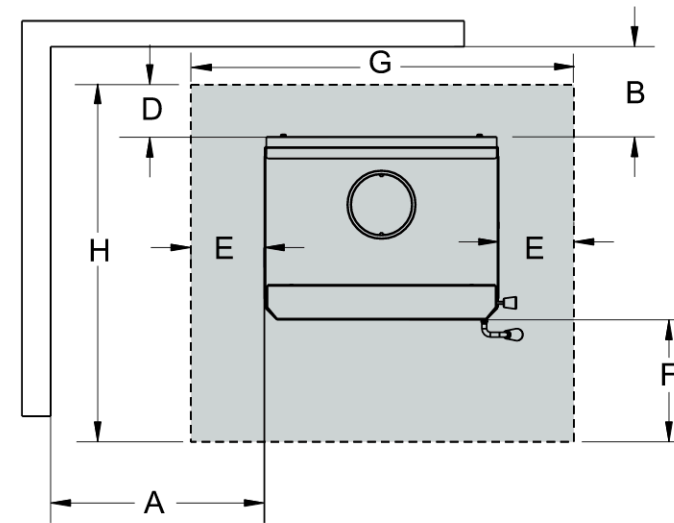

## dimensions

A	700mm	
B	200mm	
C	450mm	
D	192mm	
E	147mm	
F	450mm	
G	880mm	
H	1105mm	

Pivot Stove & Heating Co  
[pivotstove.com.au](http://pivotstove.com.au)