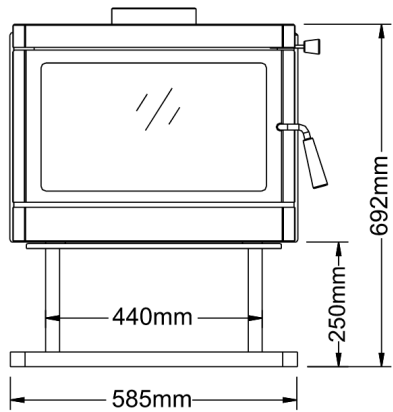

## dimensions

A	700mm	
B	200mm	
C	450mm	
D	192mm	
E	147mm	
F	450mm	
G	880mm	
H	1105mm	

Pivot Stove & Heating Co  
[pivotstove.com.au](http://pivotstove.com.au)