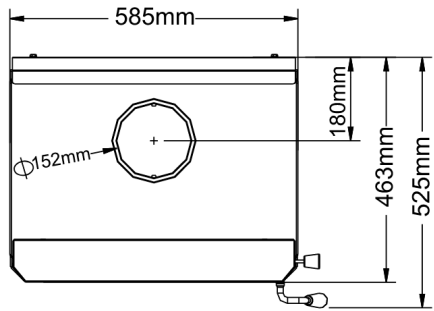

## dimensions

A	700mm	
B	200mm	
C	450mm	
D	192mm	
E	147mm	
F	450mm	
G	880mm	
H	1105mm	

Pivot Stove & Heating Co  
[pivotstove.com.au](http://pivotstove.com.au)