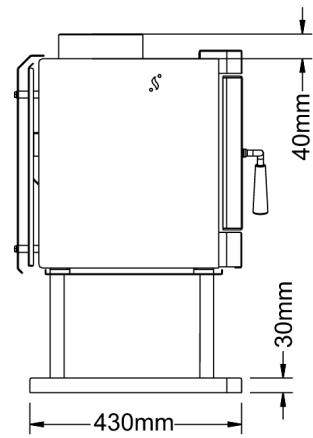

## dimensions

A	700mm	
B	200mm	
C	450mm	
D	192mm	
E	147mm	
F	450mm	
G	880mm	
H	1105mm	

Pivot Stove & Heating Co  
[pivotstove.com.au](http://pivotstove.com.au)