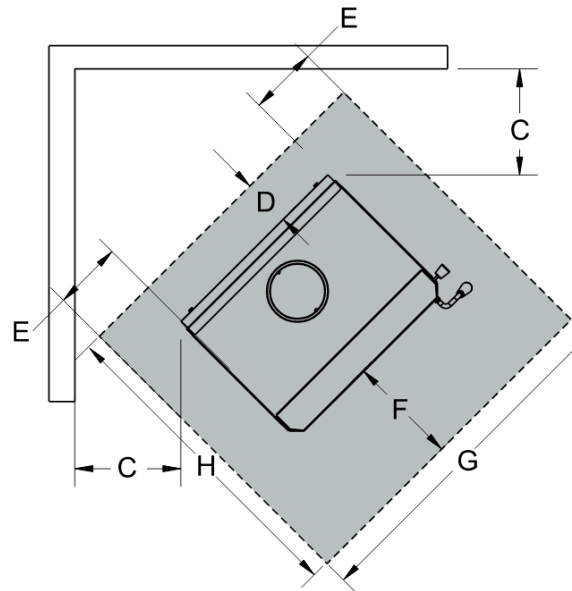

## dimensions

A	700mm	
B	200mm	
C	450mm	
D	192mm	
E	147mm	
F	450mm	
G	880mm	
H	1105mm	

Pivot Stove & Heating Co  
[pivotstove.com.au](http://pivotstove.com.au)