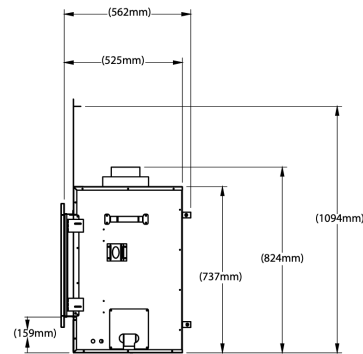

UNIT DIMENSIONS

FRAMING DIMENSIONS

Framing Dimensions	Description	GF1500L
A	Framing Height	1095 mm
B	Framing Width	1394 mm
C*	Framing Depth	568 mm