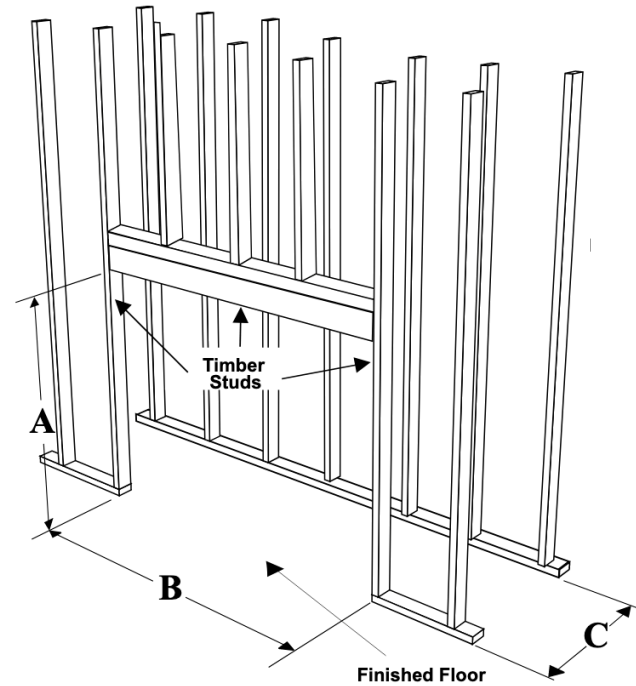

UNIT DIMENSIONS

FRAMING DIMENSIONS

Framing Dimensions	Description	GF1500L
A	Framing Height	1095 mm
B	Framing Width	1394 mm
C*	Framing Depth	568 mm