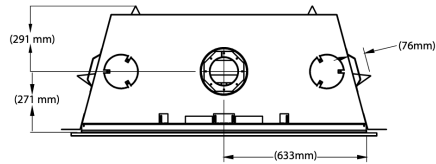

UNIT DIMENSIONS

FRAMING DIMENSIONS

Framing Dimensions	Description	GF1500L
A	Framing Height	1095 mm
B	Framing Width	1394 mm
C*	Framing Depth	568 mm