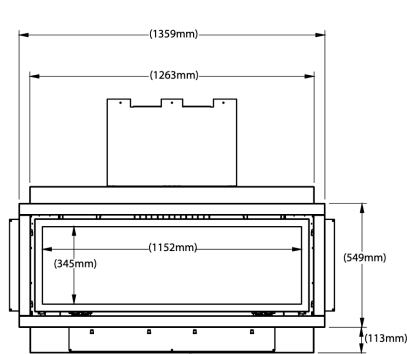

UNIT DIMENSIONS

FRAMING DIMENSIONS

Framing Dimensions	Description	GF1500L
A	Framing Height	1095 mm
B	Framing Width	1394 mm
C*	Framing Depth	568 mm