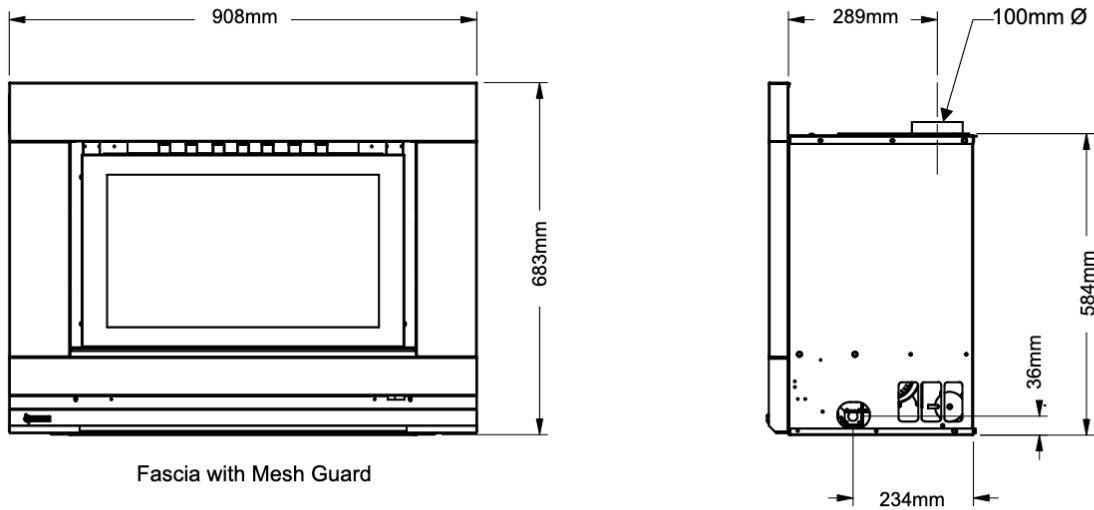

Regency gfi350 gas log fire

dimensions

UNIT DIMENSIONS

Note: All framing may be of timber construction.

OPTIONAL MOCK FIREPLACE (ZERO CLEARANCE) DIMENSIONS (NO MASONRY CHIMNEY)

Framing Dimensions	Description	GFi350L
A	Framing Height	25-5/8" (650mm)
B	Framing Width	31-1/2" (800mm)
C*	Framing Depth	16-1/2" (420mm)