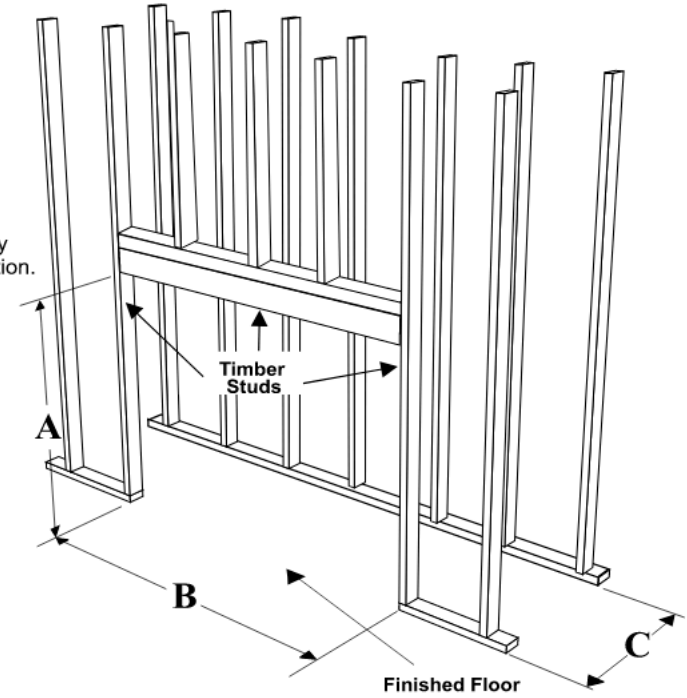

Regency gfi350 gas log fire

dimensions

UNIT DIMENSIONS

Note: All framing may be of timber construction.

OPTIONAL MOCK FIREPLACE (ZERO CLEARANCE) DIMENSIONS (NO MASONRY CHIMNEY)

Framing Dimensions	Description	GFi350L
A	Framing Height	25-5/8" (650mm)
B	Framing Width	31-1/2" (800mm)
C*	Framing Depth	16-1/2" (420mm)