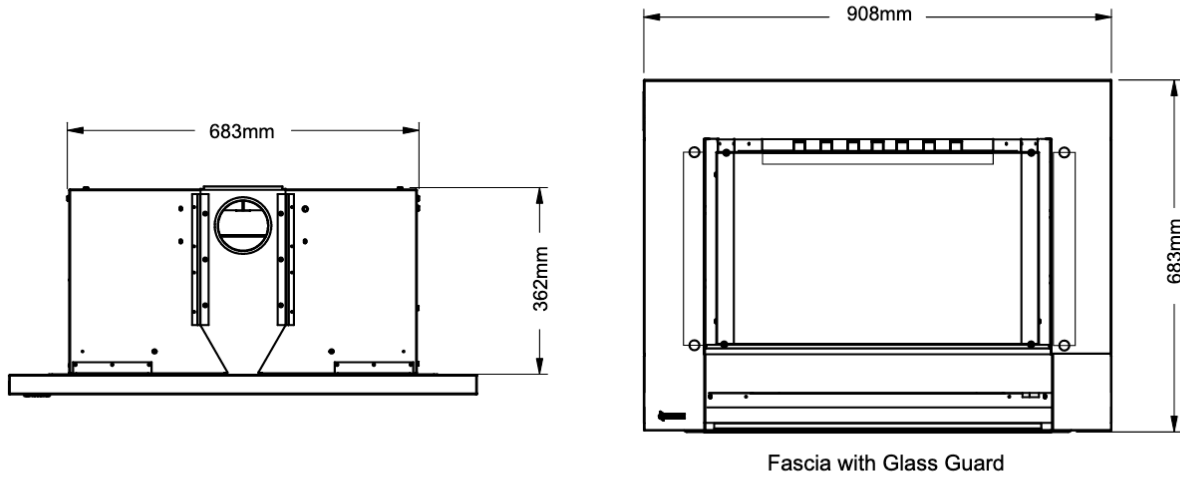

Regency gfi350 gas log fire

dimensions

UNIT DIMENSIONS

Note: All framing may be of timber construction.

OPTIONAL MOCK FIREPLACE (ZERO CLEARANCE) DIMENSIONS (NO MASONRY CHIMNEY)

Framing Dimensions	Description	GFi350L
A	Framing Height	25-5/8" (650mm)
B	Framing Width	31-1/2" (800mm)
C*	Framing Depth	16-1/2" (420mm)