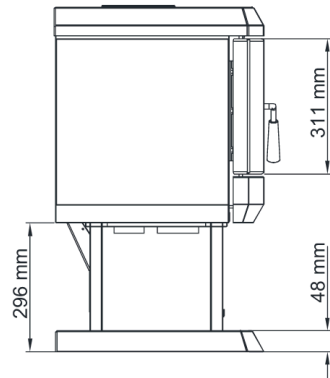

Regency Gosford

dimensions

A	390mm
B	280mm
C	200mm
D	280mm
E	123mm
F	380mm
G	1015mm
H	1200mm

Pivot Stove & Heating Co
pivotstove.com.au