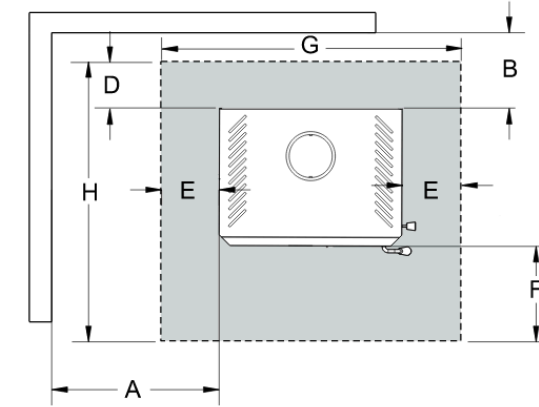

Regency Gosford

dimensions

A	390mm
B	280mm
C	200mm
D	280mm
E	123mm
F	380mm
G	1015mm
H	1200mm

Pivot Stove & Heating Co
pivotstove.com.au