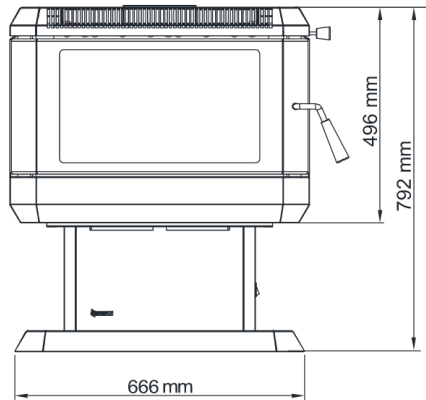

Regency Gosford

dimensions

A	390mm
B	280mm
C	200mm
D	280mm
E	123mm
F	380mm
G	1015mm
H	1200mm

Pivot Stove & Heating Co
pivotstove.com.au