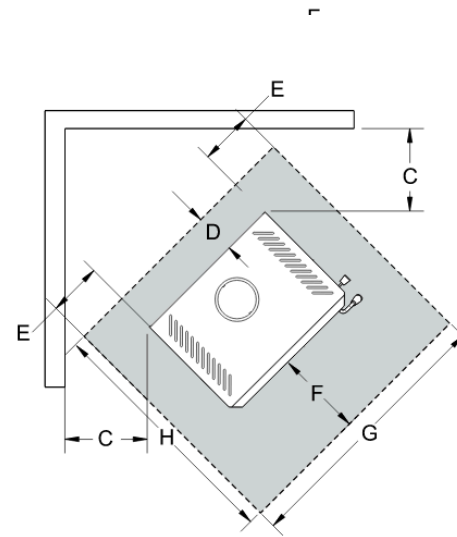

Regency Gosford

dimensions

A	390mm
B	280mm
C	200mm
D	280mm
E	123mm
F	380mm
G	1015mm
H	1200mm

Pivot Stove & Heating Co
pivotstove.com.au