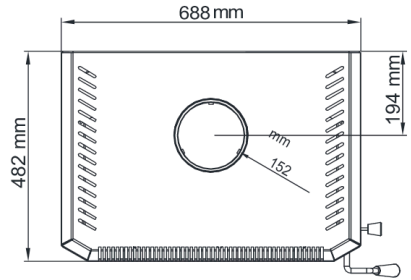

Regency Gosford

dimensions

A	390mm
B	280mm
C	200mm
D	280mm
E	123mm
F	380mm
G	1015mm
H	1200mm

Pivot Stove & Heating Co
pivotstove.com.au