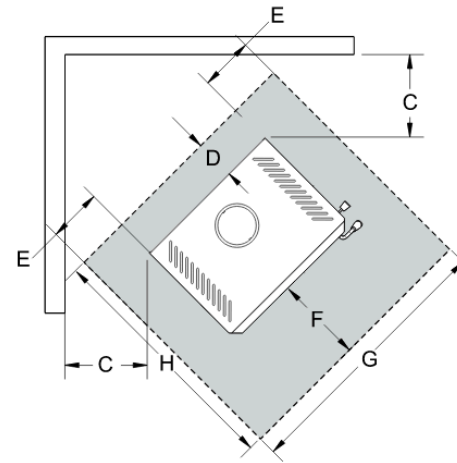

Regency Hume

dimensions

A	400mm
B	210mm
C	200mm
D	181mm
E	123mm
F	400mm
G	1015mm
H	1120mm

Pivot Stove & Heating Co
pivotstove.com.au