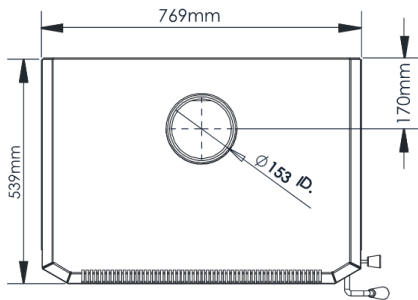

Regency Hume

dimensions

A	400mm
B	210mm
C	200mm
D	181mm
E	123mm
F	400mm
G	1015mm
H	1120mm

Pivot Stove & Heating Co
pivotstove.com.au