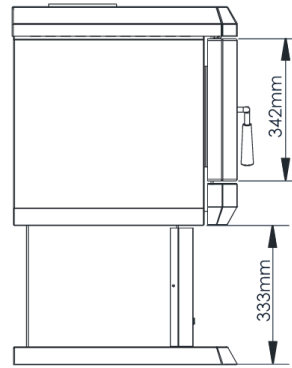

Regency Hume

dimensions

A	400mm
B	210mm
C	200mm
D	181mm
E	123mm
F	400mm
G	1015mm
H	1120mm

Pivot Stove & Heating Co
pivotstove.com.au