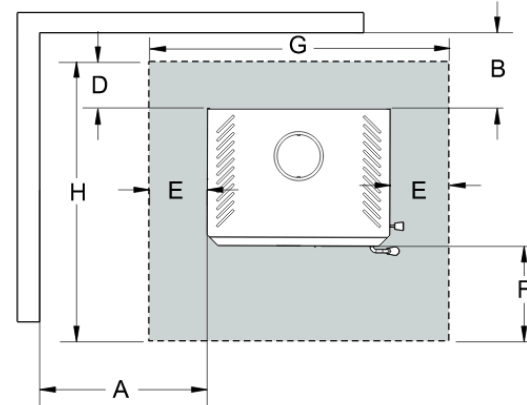

Regency Hume

dimensions

A	400mm
B	210mm
C	200mm
D	181mm
E	123mm
F	400mm
G	1015mm
H	1120mm

Pivot Stove & Heating Co
pivotstove.com.au