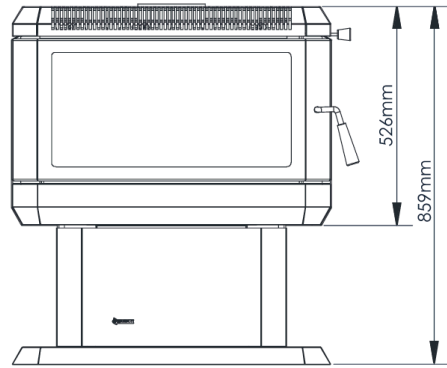

Regency Hume

dimensions

A	400mm
B	210mm
C	200mm
D	181mm
E	123mm
F	400mm
G	1015mm
H	1120mm

Pivot Stove & Heating Co
pivotstove.com.au