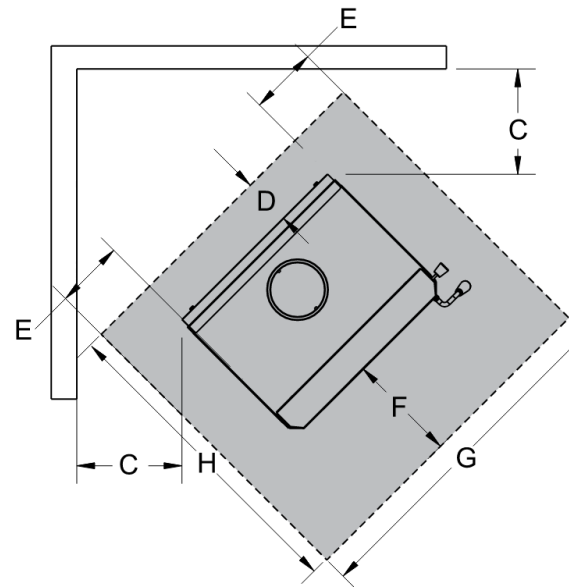

Regency Narrabri

dimensions

MINIMUM CLEARANCE TO COMBUSTIBLE MATERIALS

	Hawkwind Standard ^{*(1)}
A	480mm
B	200mm
C	300mm
D	200mm
E	200mm
F	300mm
G	850mm
H	950mm

Pivot Stove & Heating Co
pivotstove.com.au