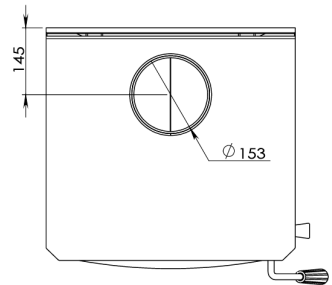

Regency Narrabri

dimensions

MINIMUM CLEARANCE TO COMBUSTIBLE MATERIALS

	Hawkwind Standard ^{*(1)}
A	480mm
B	200mm
C	300mm
D	200mm
E	200mm
F	300mm
G	850mm
H	950mm

Pivot Stove & Heating Co
pivotstove.com.au