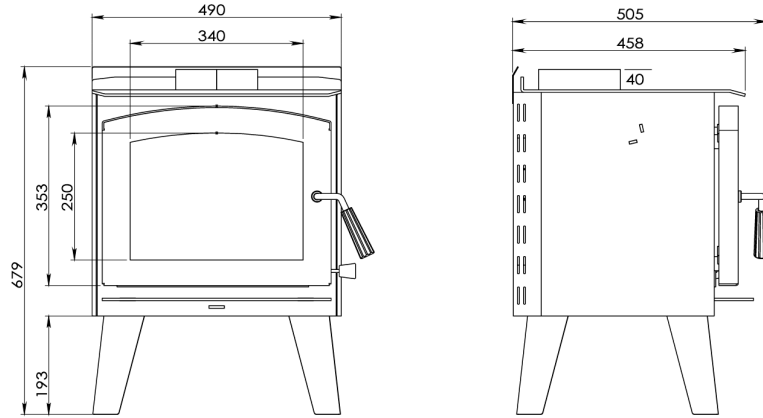

Regency Narrabri

dimensions

MINIMUM CLEARANCE TO COMBUSTIBLE MATERIALS

	Hawkwind Standard ^{*(1)}
A	480mm
B	200mm
C	300mm
D	200mm
E	200mm
F	300mm
G	850mm
H	950mm

Pivot Stove & Heating Co
pivotstove.com.au