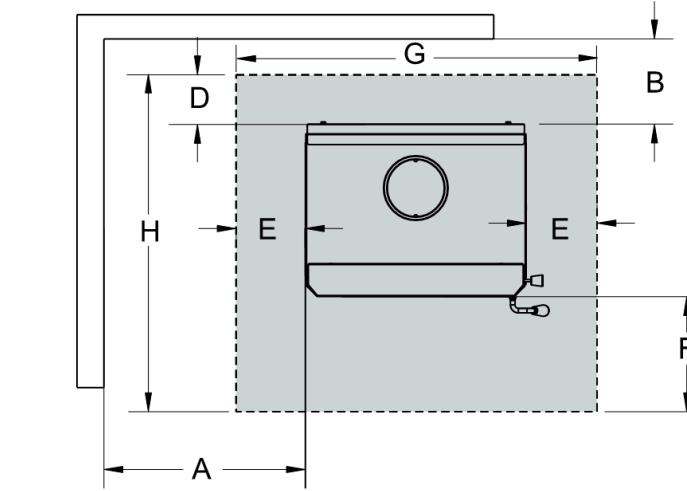

Regency Narrabri

dimensions

MINIMUM CLEARANCE TO COMBUSTIBLE MATERIALS

	Hawkwind Standard ^{*(1)}
A	480mm
B	200mm
C	300mm
D	200mm
E	200mm
F	300mm
G	850mm
H	950mm

Pivot Stove & Heating Co
pivotstove.com.au