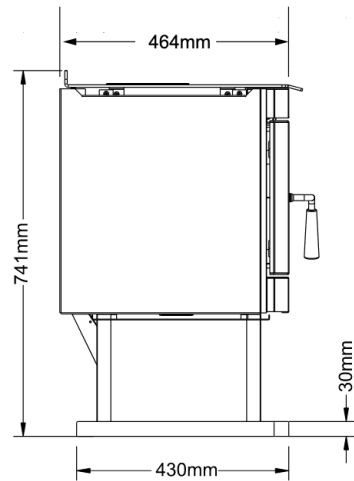

Regency Renmark

dimensions

A	400mm
B	100mm
C	175mm
D	100mm
E	120mm
F	350mm
G	880mm
H	914mm

Pivot Stove & Heating Co
pivotstove.com.au