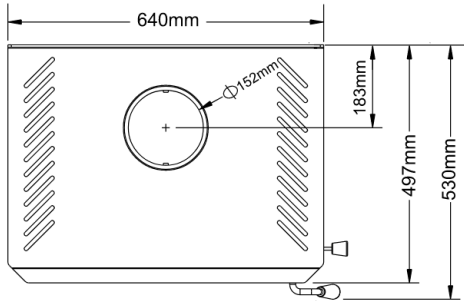

Regency Renmark

dimensions

A	400mm
B	100mm
C	175mm
D	100mm
E	120mm
F	350mm
G	880mm
H	914mm

Pivot Stove & Heating Co
pivotstove.com.au