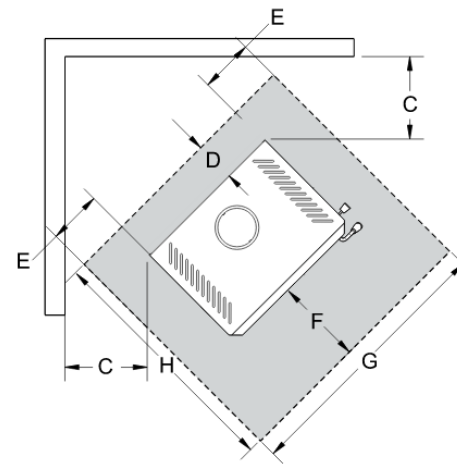

Regency Renmark

dimensions

A	400mm
B	100mm
C	175mm
D	100mm
E	120mm
F	350mm
G	880mm
H	914mm

Pivot Stove & Heating Co
pivotstove.com.au