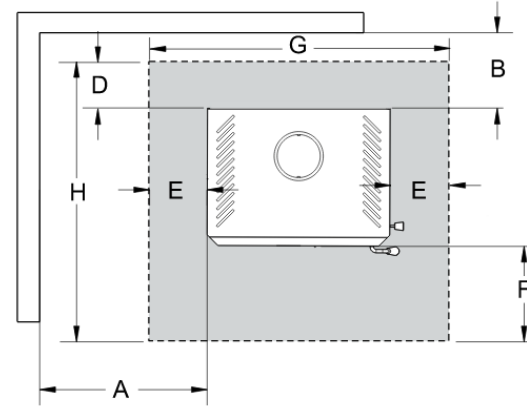

Regency Renmark

dimensions

A	400mm
B	100mm
C	175mm
D	100mm
E	120mm
F	350mm
G	880mm
H	914mm

Pivot Stove & Heating Co
pivotstove.com.au