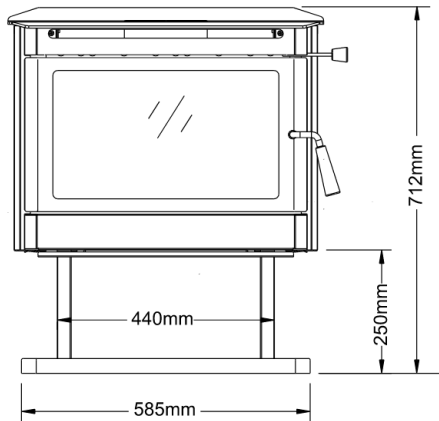

Regency Renmark

dimensions

A	400mm
B	100mm
C	175mm
D	100mm
E	120mm
F	350mm
G	880mm
H	914mm

Pivot Stove & Heating Co
pivotstove.com.au