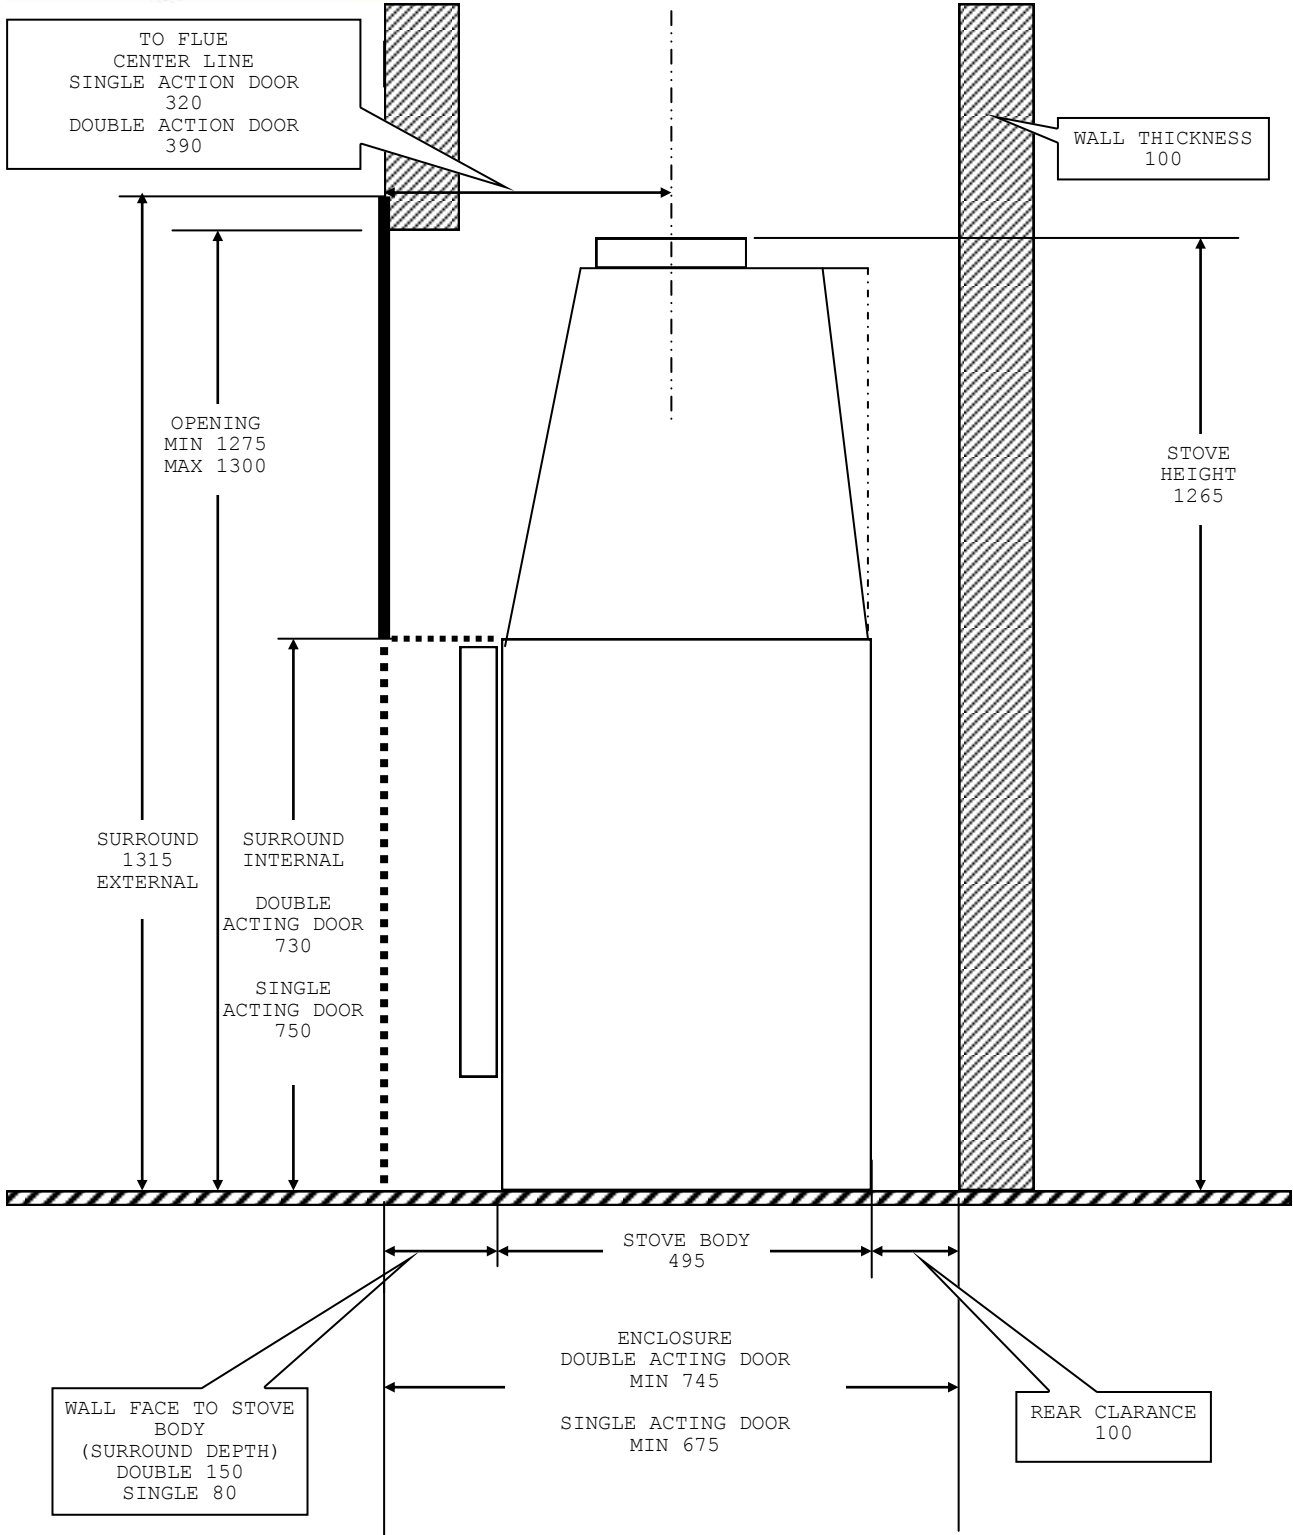

SOPHEL/CHRISTO

SINGLE SIDED UNIT

SINGLE OR DOUBLE ACTION DOORS

NOT TO SCALE