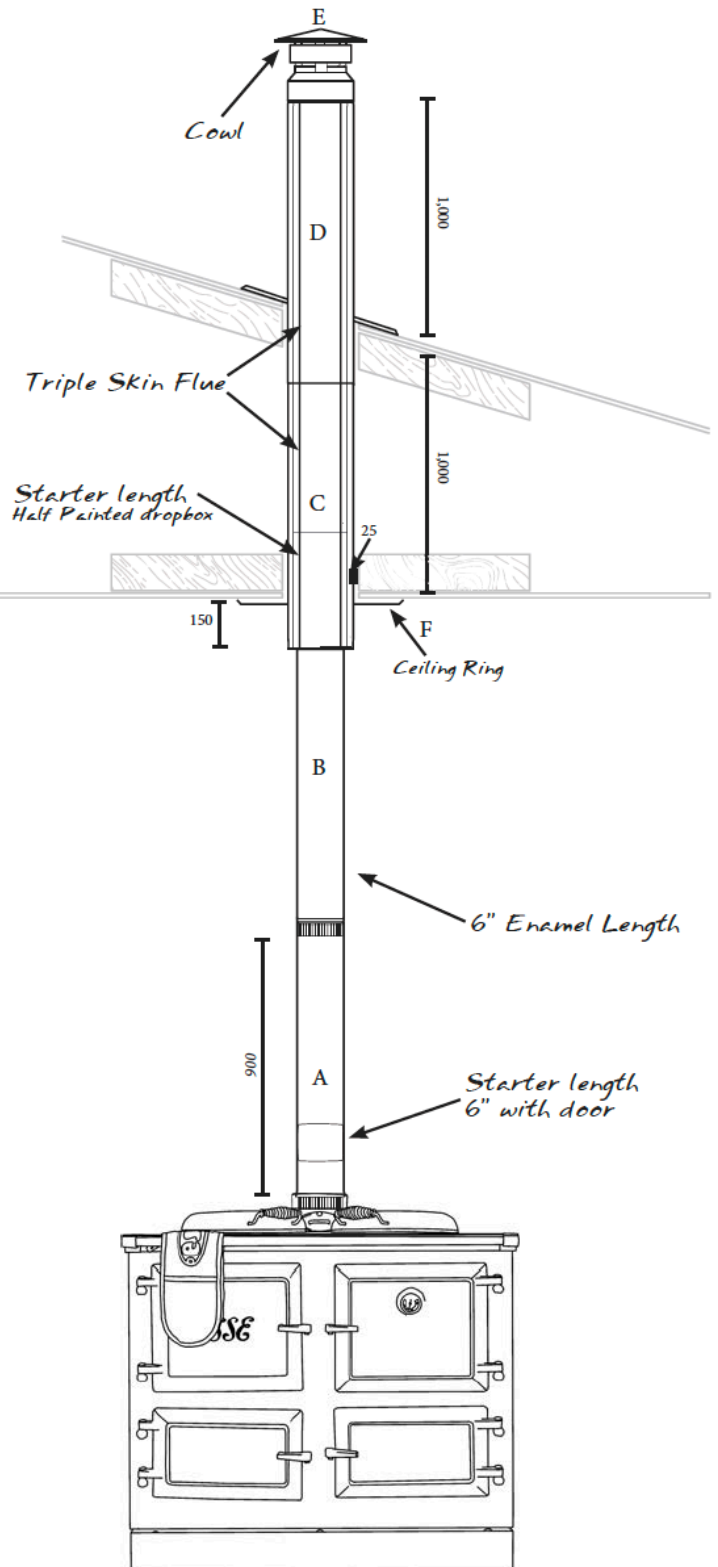

ESSE Enamel Flue Kit

Default Triple Skin Flue Kit
Air Cooled

Recommended for ESSE cookers with enameled top
Access door makes it easier for cleaning the flue

Item	QTY	Product Code
A	1	FL6ENDoor
B	1	FL6EN
C	Triple skin starter length (dropbox) 250mm x 1,000mm Flue with Dropbox Ring suit Enamel, painted StoveBright Metallic Black	1 FL10DropBox10-61/4
	200mm x 1,000mm Galvanized Flue	1 FL8Gal
	150mm x 1,000mm Stainless Steel Flue	1 FL6SS
D	250mm x 1,000mm Galvanized Flue	1 FL10Gal
	200mm x 1,000mm Galvanized Flue	1 FL8Gal
E	150mm x 1,000mm Stainless Steel Flue	1 FL6SS
	Stainless Steel Cowl	1 FL6-10Cowl
F	Ceiling Ring painted StoveBright Metallic Black	1 FLCR10Blk

Single Items

150mm x 900mm Enamel Flue with Access Door	FL6ENDoor
150mm x 900mm Enamel Flue	FL6EN
150mm Enamel 45° Bend	FL6ENB45Mitred