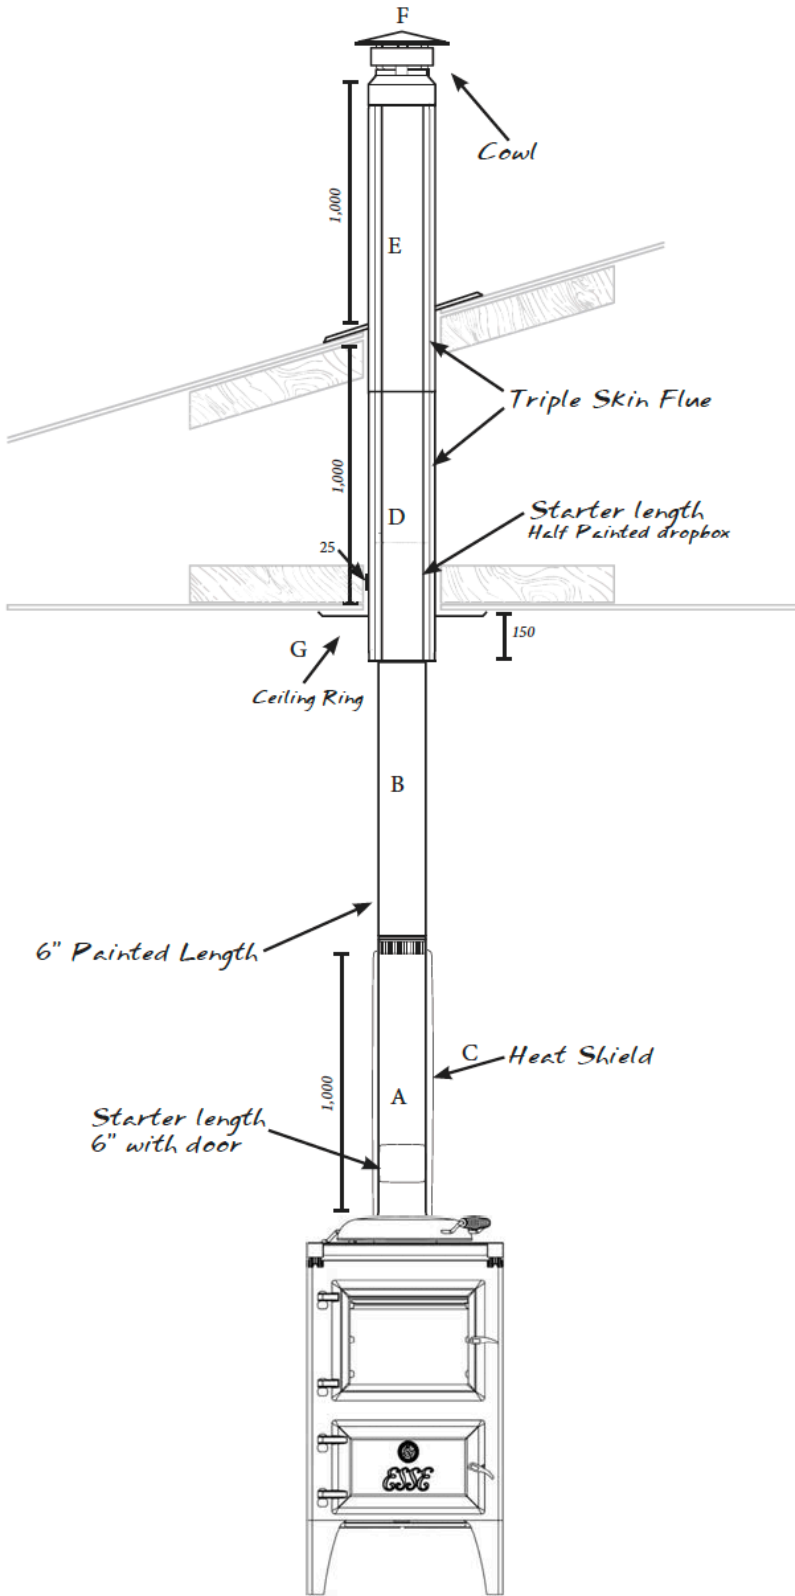

# ESSE Painted Flue Kit

Default Triple Skin Flue Kit  
Air Cooled

Charcoal finish to match the ESSE Ironheart family  
with painted top.  
Access door makes it easier for cleaning the flue.

	Item	QTY	Product Code
A	150mm x 1,000mm Stainless Flue with Access Door, Painted StoveBright Charcoal	1	FL6CHWITHDOOR
B	150mm x 1,000 Stainless Steel Flue Painted StoveBright Charcoal	1	FL6CHNODOOR
C	1,000mm Heat Shield Painted StoveBright Charcoal	1	FLHEATSHIELD
D	Triple skin starter length (dropbox) 250mm x 1,000mm Flue with Dropbox Ring painted StoveBright Metallic Black	1	FL10DropBox10-6
	200mm x 1,000mm Galvanized Flue	1	FL8Gal
	150mm x 1,000mm Stainless Steel Flue	1	FL6SS
E	250mm x 1,000mm Galvanized Flue	1	FL10Gal
	200mm x 1,000mm Galvanized Flue	1	FL8Gal
	150mm x 1,000mm Stainless Steel Flue	1	FL6SS
	F	Stainless Steel Cowl	1
G	Ceiling Ring painted StoveBright Metallic Black	1	FLCR10Blk

## Single Items

150mm x 1,000mm Stainless Flue with Access Door, Painted StoveBright Charcoal	FL6CHDOOR
150mm x 1,000 Stainless Steel Flue Painted StoveBright Charcoal	FL6CHNODOOR
1,000mm Heat Shield	FLHEATSHIELD