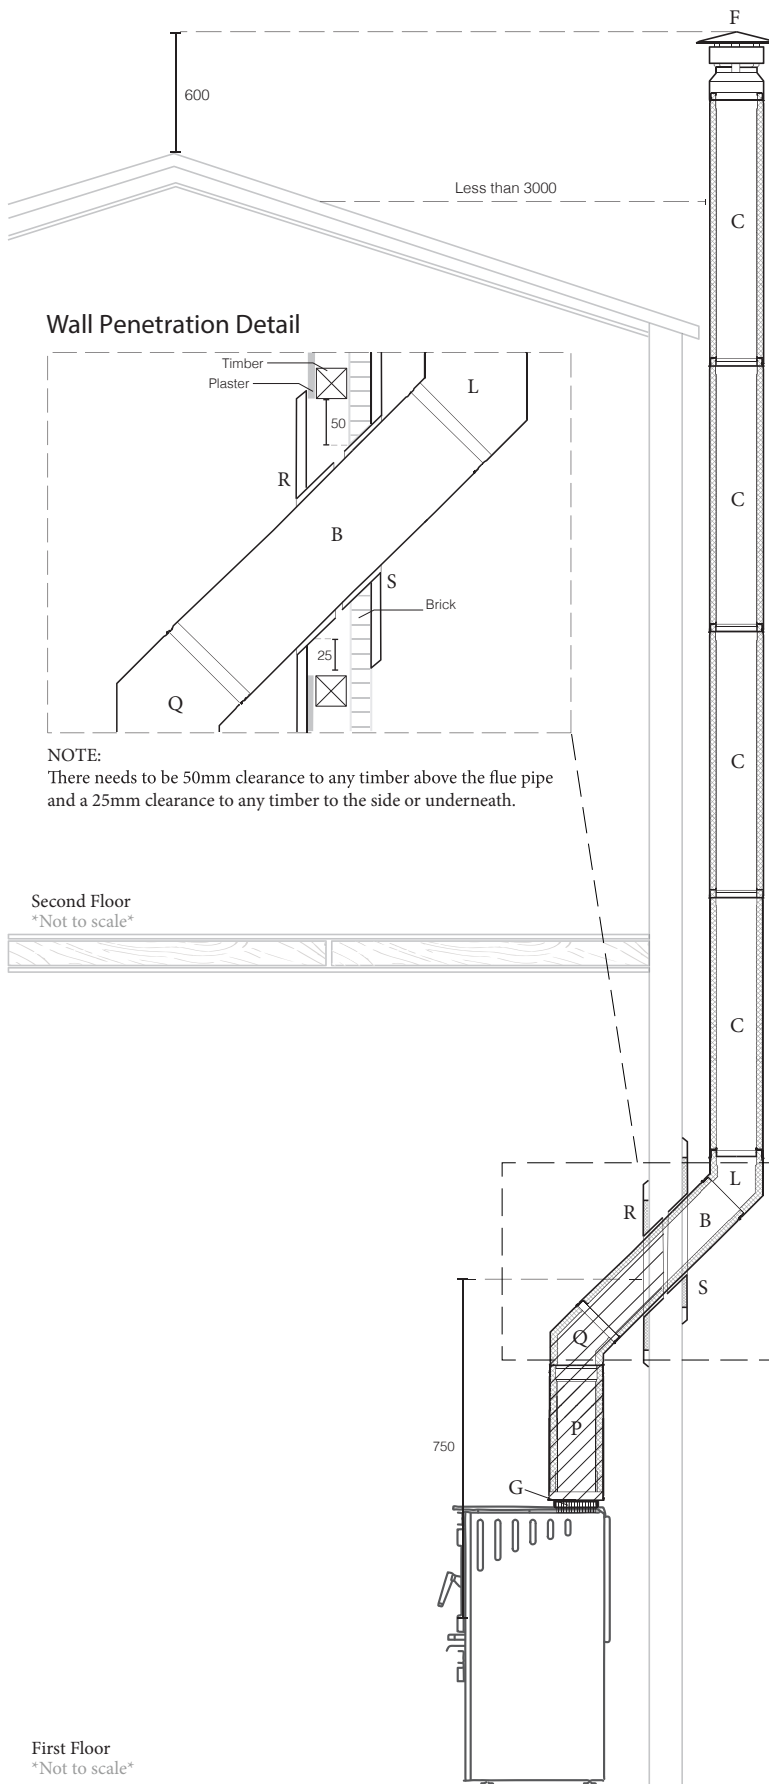

Insulated Room Sealed Flue Kit

2 Story Wall Penetration Kit

RSF FK6WALLPEN

Also available in
RSF FK5WALLPEN
RSF FK7WALLPEN
RSF FK8WALLPEN

2 Story Wall Penetration Kit

	Item	QTY	Product Code
G	Room Sealed Flue Adapter Single to twin 150mm - 200mm	1	RSF-6STARTER
P	500mm painted length	1	RSF-500-PAINTED
B	1000mm starter length, end painted for drop box	1	RSF-1000-STARTER
C	1000mm Room Sealed Flue (with Locking Band)	4	RSF-1000
L	45 Degree Bend with Locking Band	1	RSF-45oBEND
Q	45 Degree Bend Painted with Locking Band	1	RSF-45oBEND-PAINTED
R	45 Degree Wall Plate painted	1	RSF-WP45-BLK
S	45 Degree Wall Plate Gal	1	RSF-WP45
F	Wind Cowl Stainless Steel	1	RSF-COWL

Paint Finish: Stove Bright Metallic Black

Flue Assembly

NOTE:
To assemble flue, first lock into place, second secure locking band around joint

First Floor
Not to scale