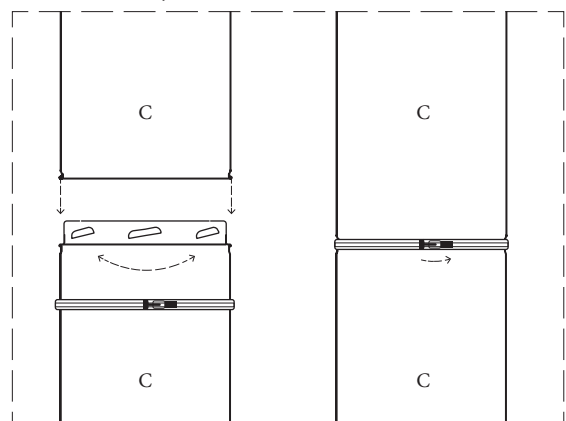

Flue Assembly

NOTE:
To assemble flue, first lock into place, second secure locking band around joint

First Floor
Not to scale