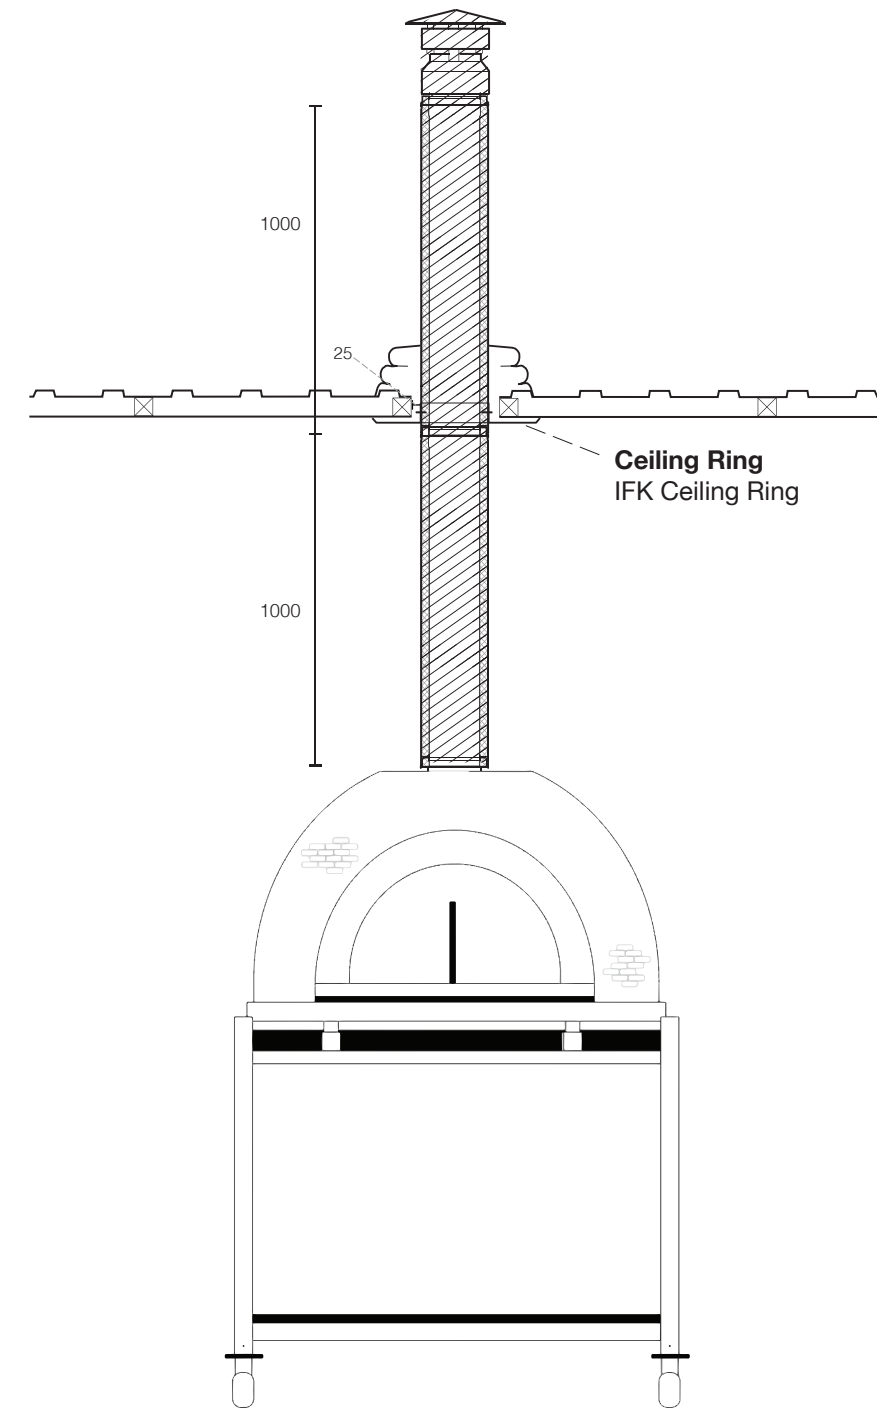

# Insulated Room Sealed Flue Kit

Insulated Pizza Oven 2m Flue Kit

Paint Finish: Stove Bright Metallic Black