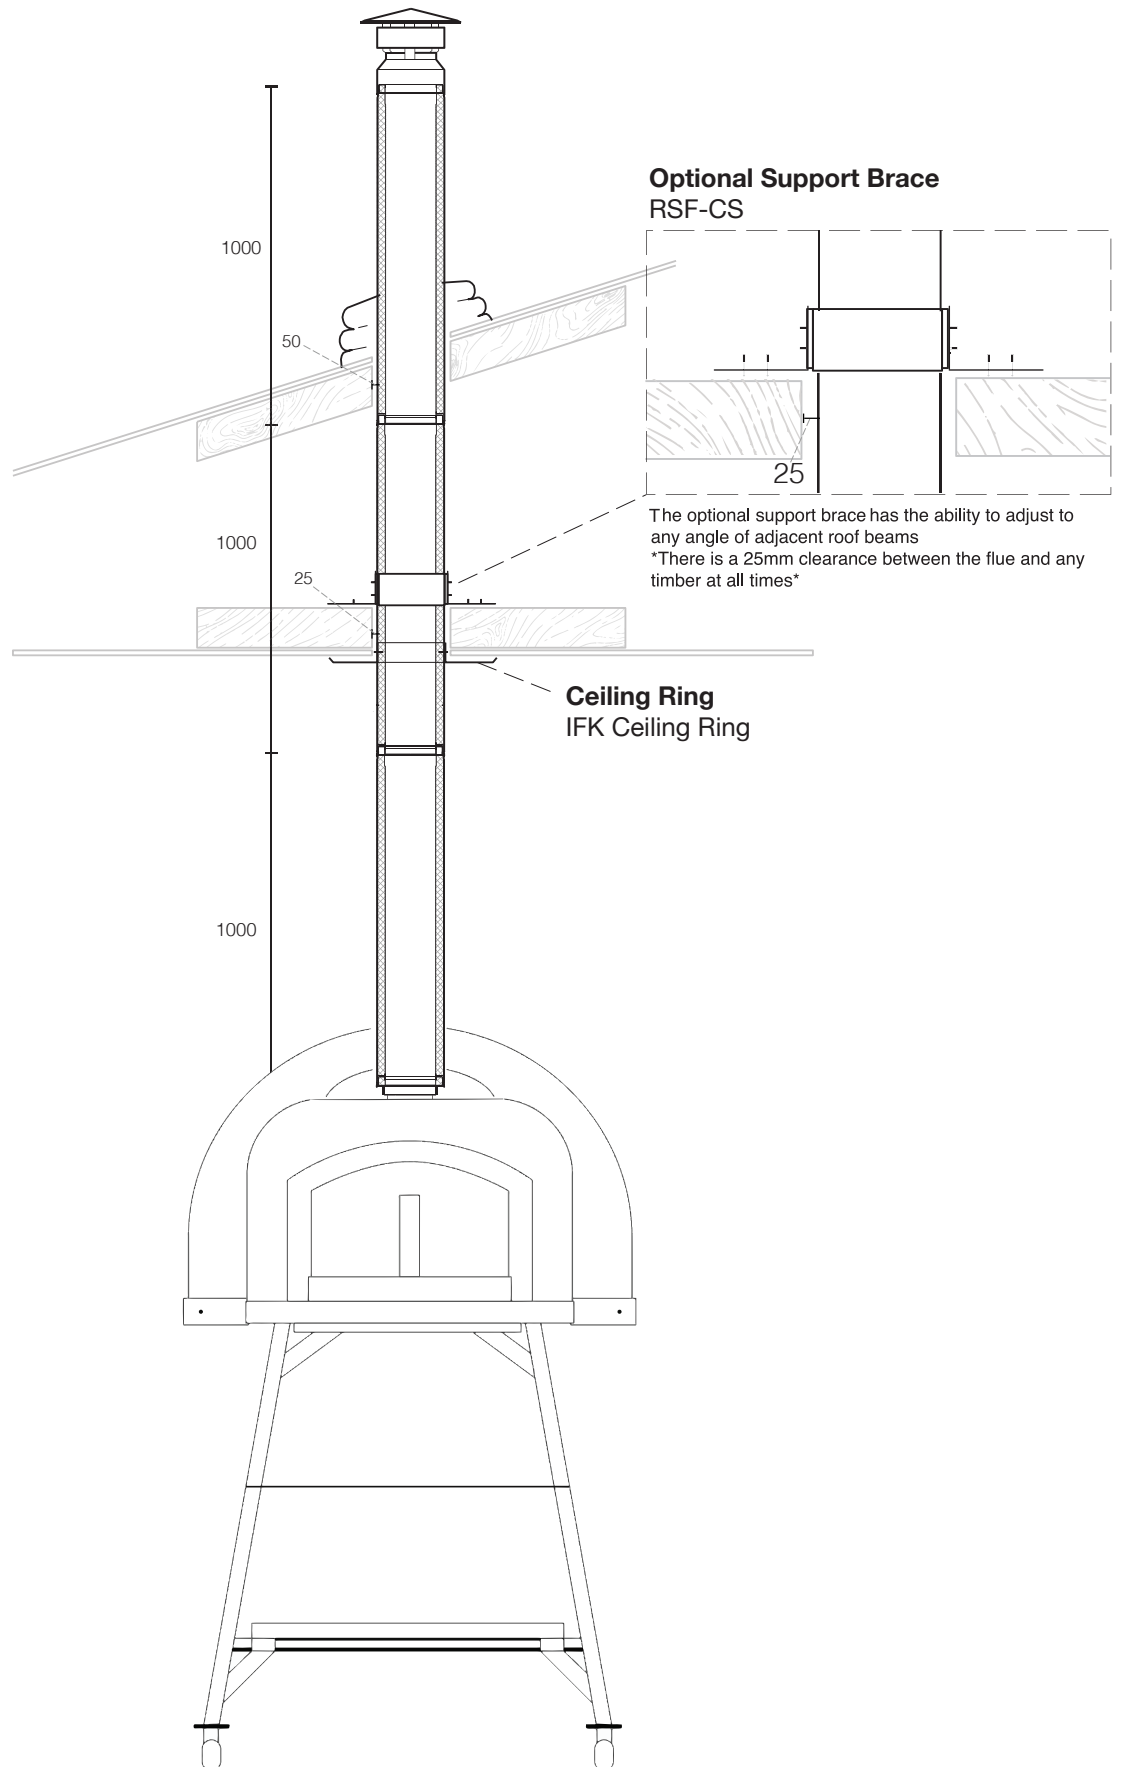

Insulated Room Sealed Flue Kit

Insulated Pizza Oven 3m Flue Kit

Paint Finish: Stove Bright Metallic Black