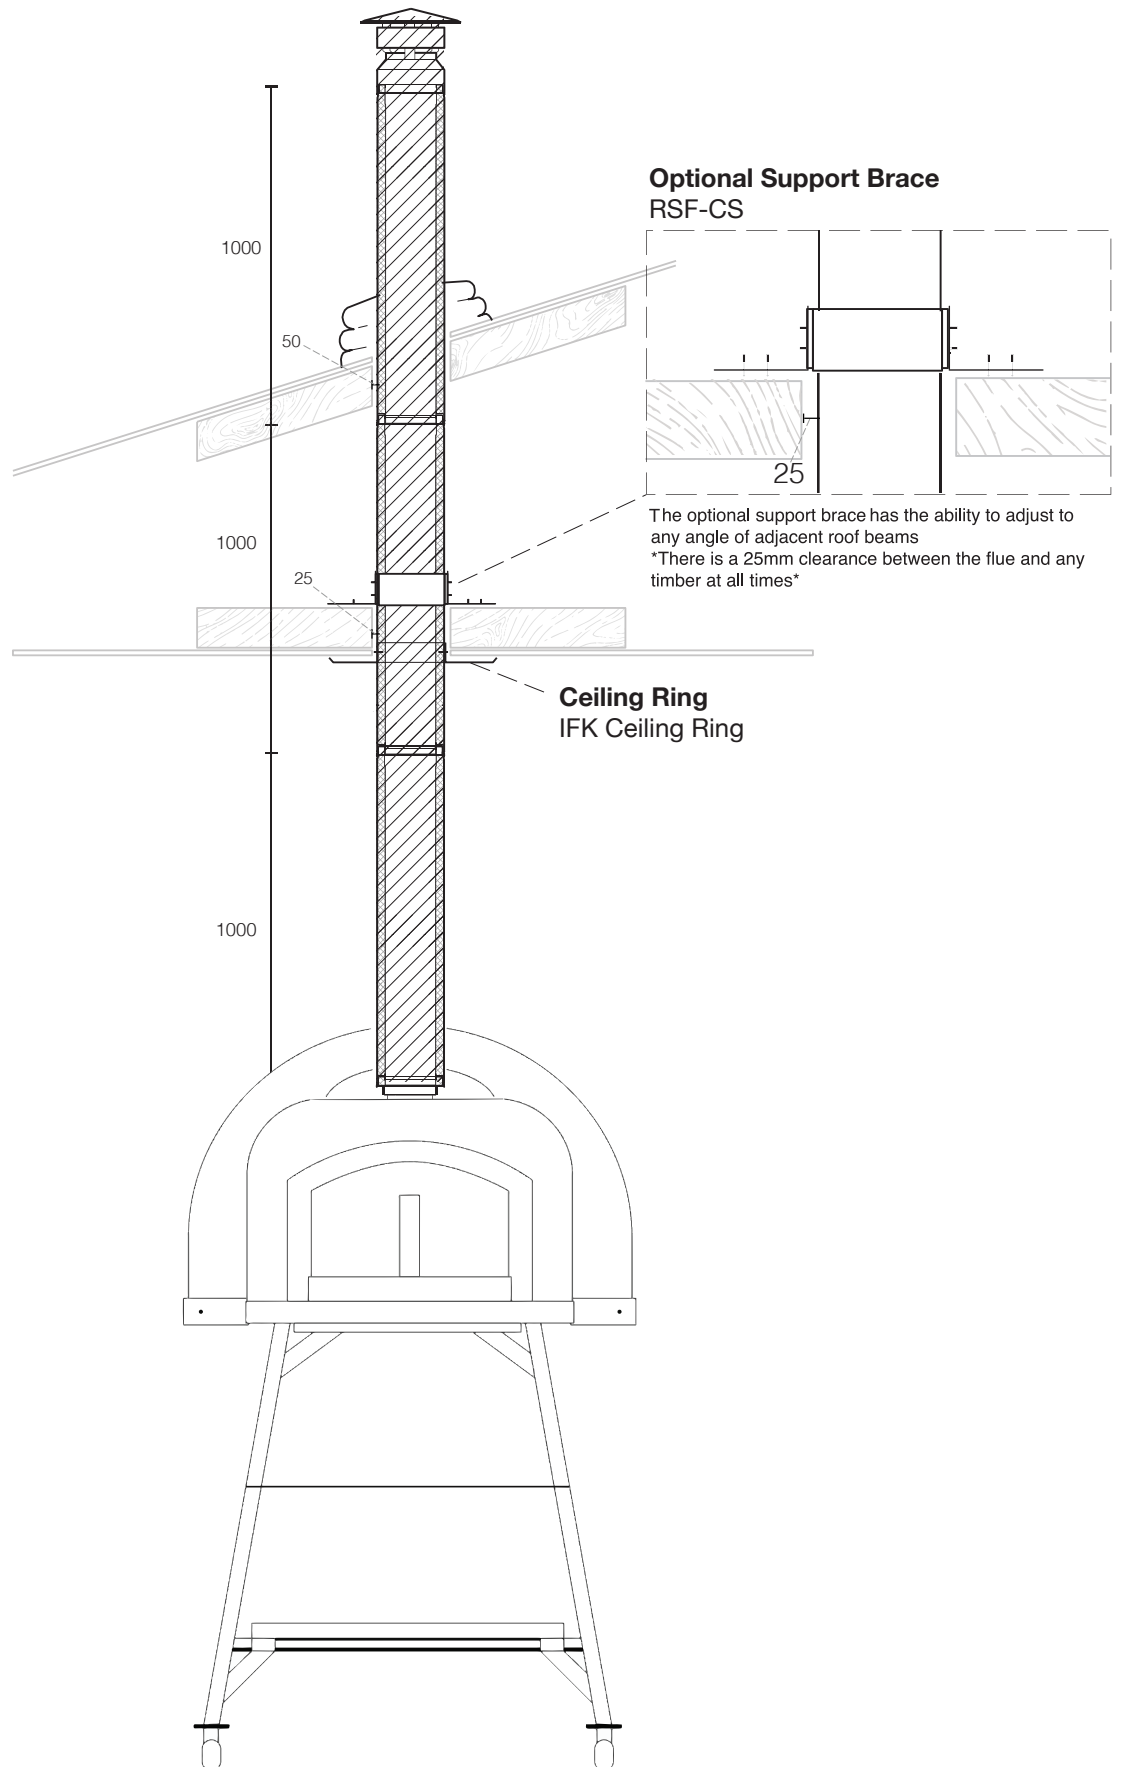

# Insulated Room Sealed Flue Kit

## Insulated Pizza Oven 3m Flue Kit

Paint Finish: Stove Bright Metallic Black