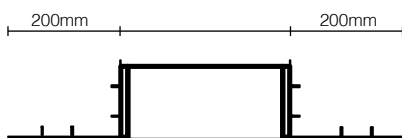

RSF CS

*Braces flue  
Inside your ceiling*

**Roof Bracing Kit**

RSF RB

*Braces flue  
Outside on your roof*

Extends 1700mm - 3000mm