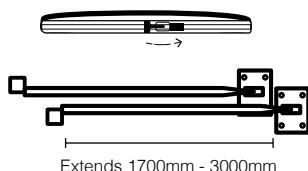

**12" RSF™ PARTS LIST**

	Individual Item Description	Part Number	RRP inc GST
Adaptor	12" RSF Adaptor ( <i>Connects standard 12" to 12" RSF</i> )	RSF12-12ADAPTOR	\$220.00
	12" RSF 100mm Insulated Straight Pipe	RSF12-100	\$280.00
Insulated Flue	12" RSF 100mm Insulated Straight Pipe, Black	RSF12-100BLK	\$300.00
	12" RSF 250mm Insulated Straight Pipe	RSF12-250	\$320.00
	12" RSF 250mm Insulated Straight Pipe, Black	RSF12-250BLK	\$360.00
	12" RSF 500mm Insulated Straight Pipe	RSF12-500	\$340.00
	12" RSF 500mm Insulated Straight Pipe, Black	RSF12-500BLK	\$380.00
	12" RSF 1,000mm Insulated Straight Pipe, S/S	RSF12-1000	\$380.00
	12" RSF 1,000mm Insulated Straight Pipe, Black	RSF12-1000BLK	\$420.00
	12" RSF 340mm-500mm Insulated Adjustable Pipe	RSF12-ADJUST	\$300.00
	12" RSF 340mm-500mm Insulated Adjustable Pipe, Black	RSF12-ADJUSTBLK	\$340.00
	Bends	12" RSF Insulated 45° Bend	RSF12-45oBEND
12" RSF Insulated 45° Bend, Black		RSF12-45oBENDBLK	\$340.00
RSF Ceiling Rings	12" RSF Insulated Ceiling Ring <i>for new homes</i>	RSF12-CR	\$490.00
	15°	RSF12-CR15	\$490.00
	22°	RSF12-CR22	\$490.00
	30°	RSF12-CR30	\$490.00
IFK Ceiling Rings	12" IFK Ceiling Ring <i>for existing homes</i>	IFK12-CR	\$200.00
	15°	IFK12-CR15	\$200.00
	22°	IFK12-CR22	\$200.00
	30°	IFK12-CR30	\$200.00
Cowl	12" RSF Insulated Cowl	RSF12-COWL	\$320.00
	12" RSF Insulated Cowl, Black	RSF12-COWLBLK	\$360.00

RSF CS

*Braces flue  
Inside your ceiling*

**Roof Bracing Kit**

RSF RB

*Braces flue  
Outside on your roof*

Extends 1700mm - 3000mm