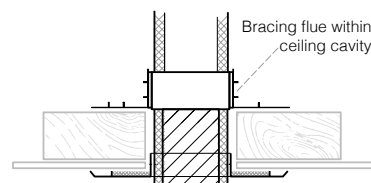

**12" RSF™ PARTS LIST**

	Individual Item Description	Part Number	RRP inc GST
Adaptor	12" RSF Adaptor ( <i>Connects standard 12" to 12" RSF</i> )	RSF12-12ADAPTOR	\$220.00
	12" RSF 100mm Insulated Straight Pipe	RSF12-100	\$280.00
Insulated Flue	12" RSF 100mm Insulated Straight Pipe, Black	RSF12-100BLK	\$300.00
	12" RSF 250mm Insulated Straight Pipe	RSF12-250	\$320.00
	12" RSF 250mm Insulated Straight Pipe, Black	RSF12-250BLK	\$360.00
	12" RSF 500mm Insulated Straight Pipe	RSF12-500	\$340.00
	12" RSF 500mm Insulated Straight Pipe, Black	RSF12-500BLK	\$380.00
	12" RSF 1,000mm Insulated Straight Pipe, S/S	RSF12-1000	\$380.00
	12" RSF 1,000mm Insulated Straight Pipe, Black	RSF12-1000BLK	\$420.00
	12" RSF 340mm-500mm Insulated Adjustable Pipe	RSF12-ADJUST	\$300.00
	12" RSF 340mm-500mm Insulated Adjustable Pipe, Black	RSF12-ADJUSTBLK	\$340.00
	Bends	12" RSF Insulated 45° Bend	RSF12-45oBEND
12" RSF Insulated 45° Bend, Black		RSF12-45oBENDBLK	\$340.00
RSF Ceiling Rings	12" RSF Insulated Ceiling Ring <i>for new homes</i>	RSF12-CR	\$490.00
	15°	RSF12-CR15	\$490.00
	22°	RSF12-CR22	\$490.00
	30°	RSF12-CR30	\$490.00
IFK Ceiling Rings	12" IFK Ceiling Ring <i>for existing homes</i>	IFK12-CR	\$200.00
	15°	IFK12-CR15	\$200.00
	22°	IFK12-CR22	\$200.00
	30°	IFK12-CR30	\$200.00
Cowl	12" RSF Insulated Cowl	RSF12-COWL	\$320.00
	12" RSF Insulated Cowl, Black	RSF12-COWLBLK	\$360.00

**BRACING**

Ceiling Support Brace

RSF12-CS

\$280.00

Roof Bracing Kit *with arms*

RSF12-RB

\$250.00

**Ceiling Support Brace**

RSF CS

*Braces flue  
Inside your ceiling*

**Roof Bracing Kit**

RSF RB

*Braces flue  
Outside on your roof*

Extends 1700mm - 3000mm