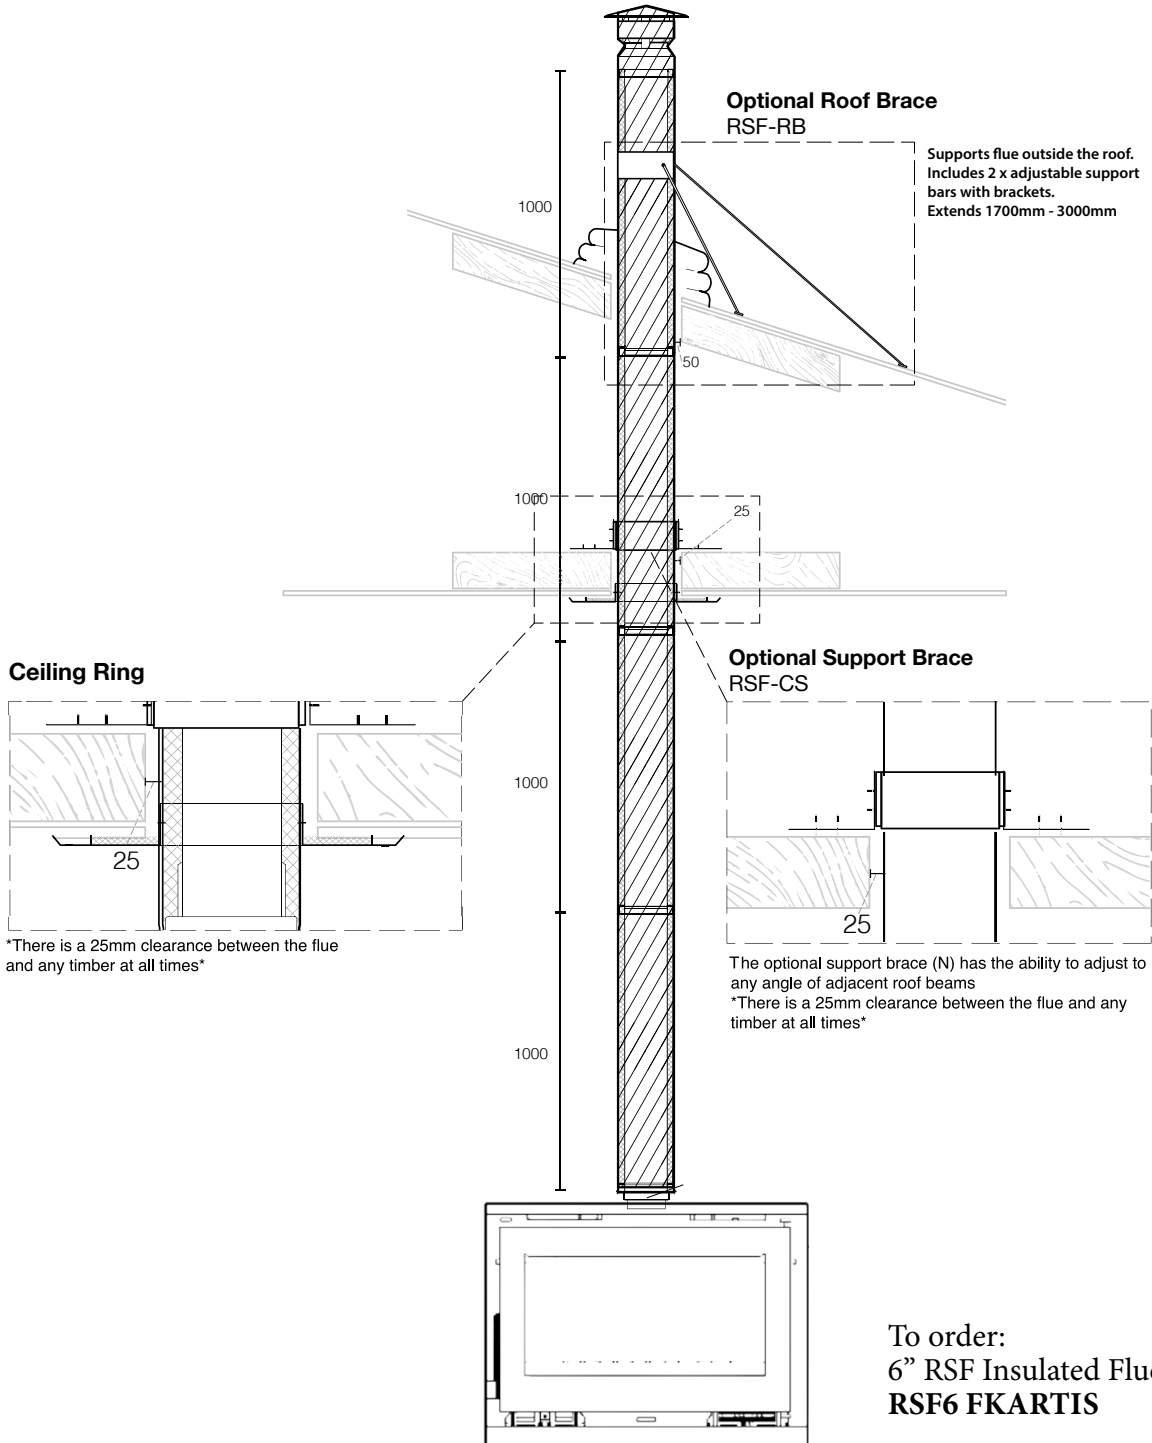

ARTIS^{TM}

RSF^{TM}

Room Sealed Flue Pricelist

To order:
6" RSF Insulated Flue Kit
RSF6 FKARTIS $1,255.00

Paint Finish: Stove Bright Metallic Black

info@artisfireplaces.com.au
1300 851 304