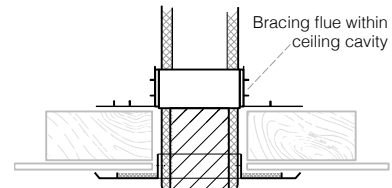

6" RSF PARTS LIST

Individual Item Description	Part Number	RRP inc GST
Locking 6" Locking Band	RSF6-LB	$20.00
Locking 6" Locking Band High Wind	RSF6-LBHW	$30.00
Cowls 6" RSF Insulated Cowl	RSF6-COWL	$125.00
Cowls 6" RSF Insulated Cowl, Black	RSF6-COWLBLK	$145.00
Cowls 6" RSF High Wind Insulated Cowl	RSF6-COWLHW	$160.00
Cowls 6" RSF High Wind Insulated Cowl, Black	RSF6-COWLHWBLK	$180.00

Insulated Room Sealed Flue Kit

Bracing Options

Ceiling Support Brace RSF CS

*Braces flue
Inside your ceiling*