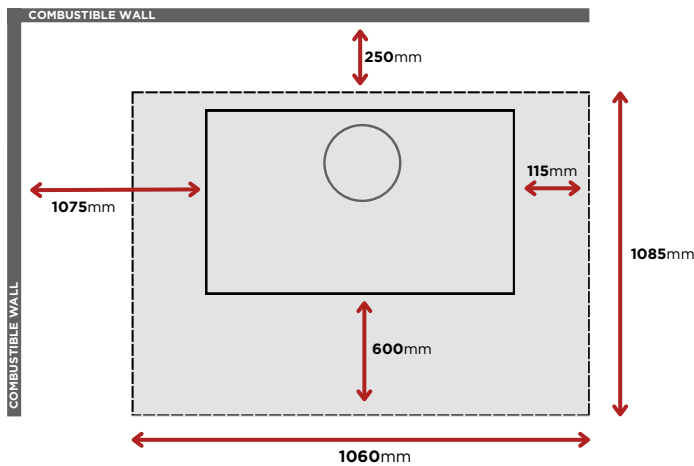

M 183 FK

Output	20kW
Efficiency	62%
Emissions	0.6g
Heating Capacity	150 - 230m²
Outside Air	Optional
Weight	135kg

7 Year Limited Warranty on Flue
1 Year Limited Warranty on Cowl
Please see full Terms & Conditions

artisfireplaces.com.au
Proudly distributed by Artis Fireplaces Australia