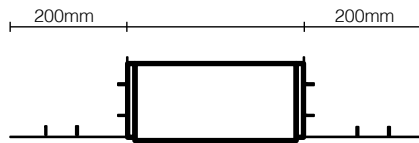

6" RSF PARTS LIST

Individual Item Description	Part Number	RRP inc GST
Locking 6" Locking Band	RSF6-LB	$20.00
Locking 6" Locking Band High Wind	RSF6-LBHW	$30.00
Cowls 6" RSF Insulated Cowl	RSF6-COWL	$125.00
Cowls 6" RSF Insulated Cowl, Black	RSF6-COWLBLK	$145.00
Cowls 6" RSF High Wind Insulated Cowl	RSF6-COWLHW	$160.00
Cowls 6" RSF High Wind Insulated Cowl, Black	RSF6-COWLHWBLK	$180.00

Insulated Room Sealed Flue Kit

Bracing Options

Ceiling Support Brace RSF CS

*Braces flue
Inside your ceiling*