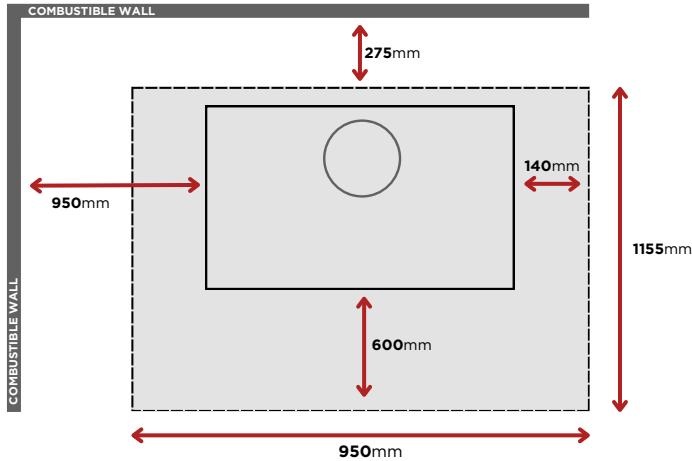

ARTIS™

M 173 FK

Output	14.5kW
Efficiency	64%
Emissions	0.7g
Heating Capacity	100 - 200m²
Outside Air	Optional
Weight	120kg