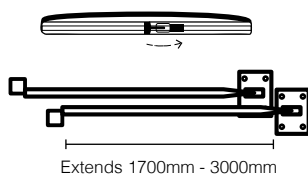

Roof Bracing Kit RSF RB

*Braces flue
Outside on your roof*