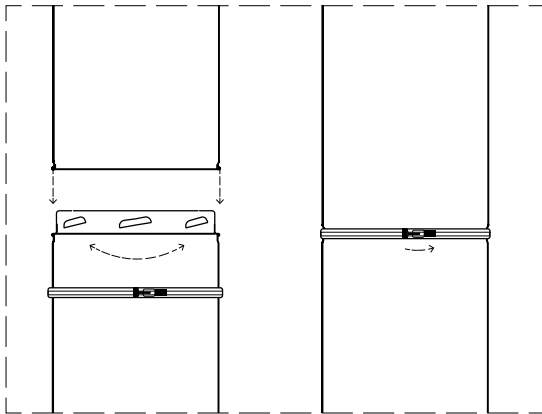

Flue Assembly

NOTE:
To assemble flue, first lock into place, second secure locking band around joint

Paint Finish: Stove Bright Metallic Black