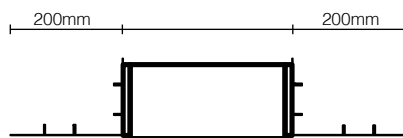

BRACING

Ceiling Support Brace	RSF12-CS	$280.00
Roof Bracing Kit <i>with arms</i>	RSF12-RB	$250.00

Ceiling Support Brace RSF CS

*Braces flue
Inside your ceiling*