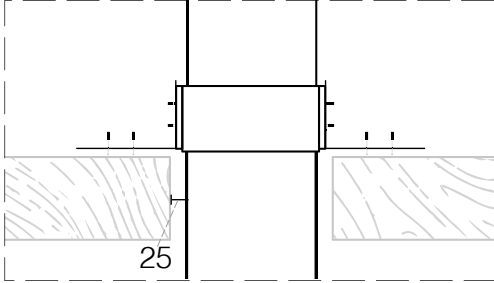

Insulated Room Sealed Flue Kit

4m Flue Kit for Axis Fireplace

Optional Support Brace

NOTE:
The optional support brace has the ability to adjust to any angle of adjacent roof beams
There is a 25mm clearance between the flue and any timber at all times

Optional Roof Brace RSF-RB

Supports flue outside the roof.
Includes 2 x adjustable support bars with brackets.
Extends 1700mm - 3000mm