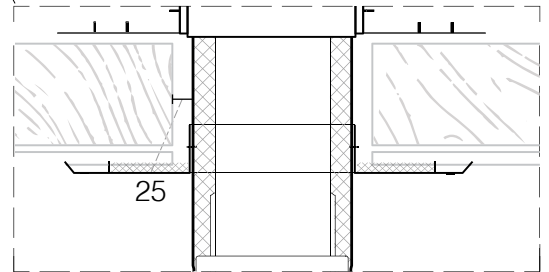

NOTE:
There is a 25mm clearance between the flue and any timber at all times