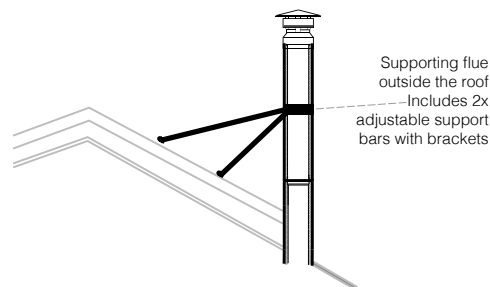

Roof Bracing Kit RSF RB

*Braces flue
Outside on your roof*