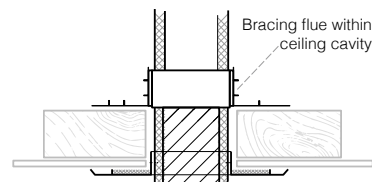

BRACING

Ceiling Support Brace	RSF12-CS	$280.00
Roof Bracing Kit <i>with arms</i>	RSF12-RB	$250.00

Ceiling Support Brace RSF CS

*Braces flue
Inside your ceiling*