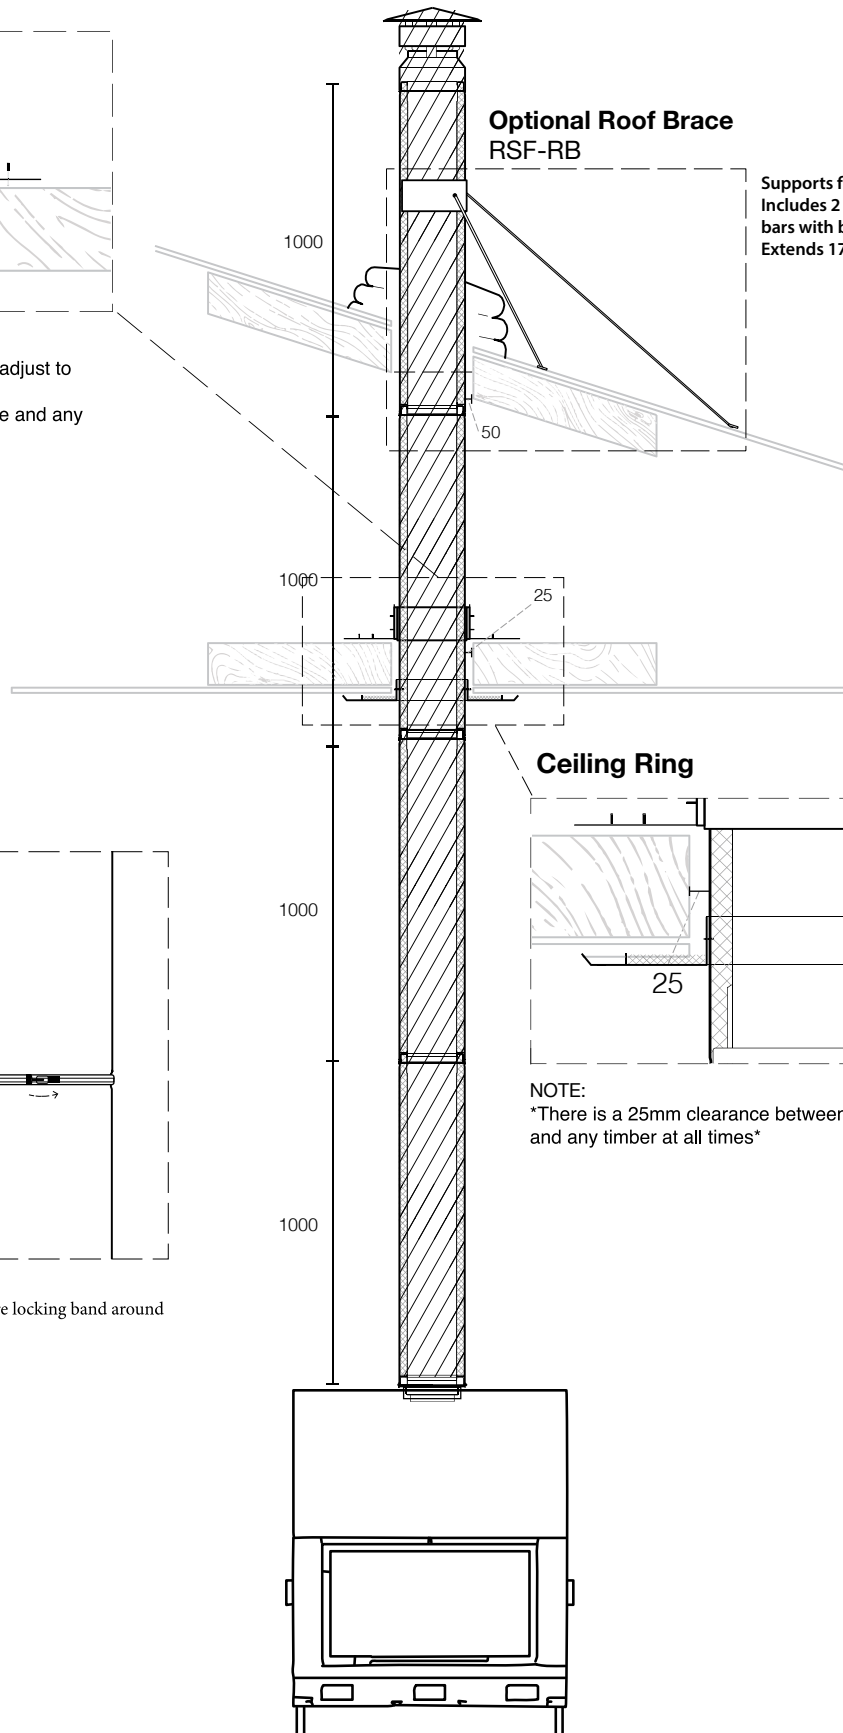

Ceiling Ring