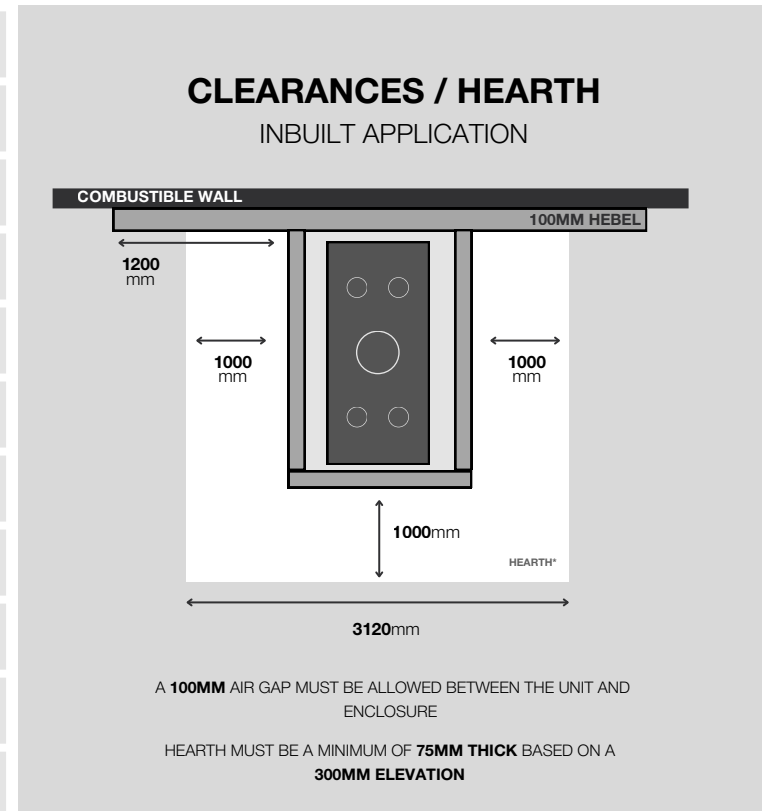

## AXIS EPI950

The Axis EPI 950 is a three-sided inbuilt wood fireplace that delivers a panoramic view of the flame from multiple angles. Engineered for architectural integration, it combines efficient radiant heat with a refined, contemporary profile. The three-sided glazing enhances visual connection while allowing the fireplace to perform as a strong design feature within open-plan residential or light commercial spaces.

-  Steel Fireplace with Internal Firebricks
-  Includes Fire Grate and Ash Pan
-  Double Air Flow System
-  Crafted in France
-  Optional Outdoor Air & Air Transfer Kit

<b>MATERIAL</b>	Solid Steel Firebox & Internal Firebricks
<b>KW OUTPUT</b>	25 kW +
<b>FACADE</b>	Clean Edge, Trim Options Available
<b>INTERIOR</b>	60 mm Firebricks
<b>GLASS DOOR</b>	Lift (Swing for Maintenance)
<b>MINIMUM FLUE HEIGHT</b>	5.4 m
<b>FLUE SPIGOT SIZE</b>	280 mm
<b>AIR TRANSFER KIT</b>	Optional Extra
<b>OUTSIDE AIR KIT</b>	Recommended for well insulated homes
<b>WARRANTY</b>	10 years firebrick / 5 years firebox **
<b>WEIGHT</b>	350