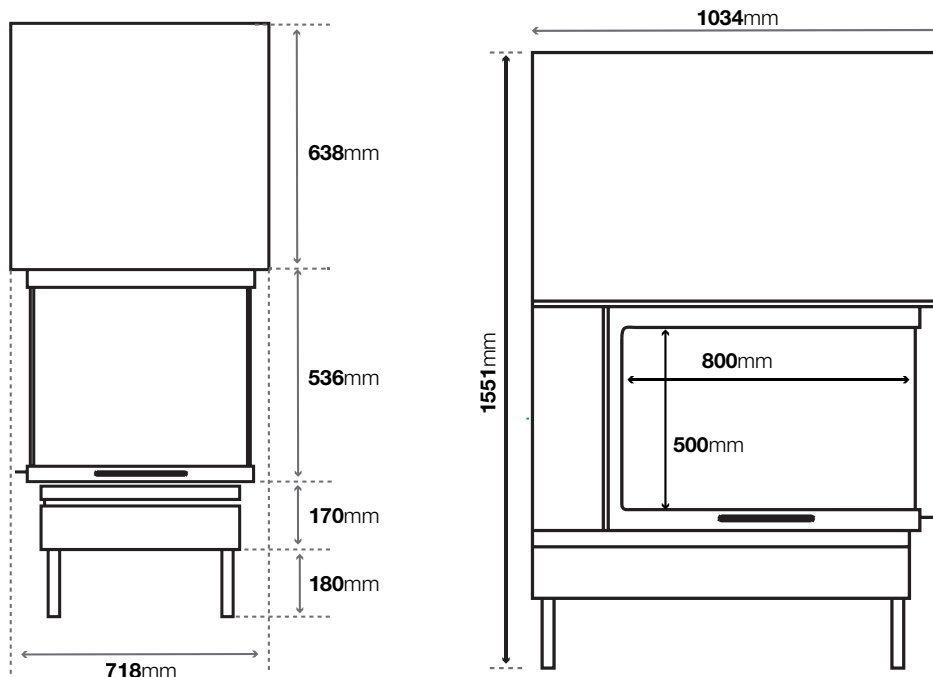

## AXIS EPI950

The Axis EPI 950 is a three-sided inbuilt wood fireplace that delivers a panoramic view of the flame from multiple angles. Engineered for architectural integration, it combines efficient radiant heat with a refined, contemporary profile. The three-sided glazing enhances visual connection while allowing the fireplace to perform as a strong design feature within open-plan residential or light commercial spaces.

-  Steel Fireplace with Internal Firebricks
-  Includes Fire Grate and Ash Pan
-  Double Air Flow System
-  Crafted in France
-  Optional Outdoor Air & Air Transfer Kit

<b>MATERIAL</b>	Solid Steel Firebox & Internal Firebricks
<b>KW OUTPUT</b>	25 kW +
<b>FACADE</b>	Clean Edge, Trim Options Available
<b>INTERIOR</b>	60 mm Firebricks
<b>GLASS DOOR</b>	Lift (Swing for Maintenance)
<b>MINIMUM FLUE HEIGHT</b>	5.4 m
<b>FLUE SPIGOT SIZE</b>	280 mm
<b>AIR TRANSFER KIT</b>	Optional Extra
<b>OUTSIDE AIR KIT</b>	Recommended for well insulated homes
<b>WARRANTY</b>	10 years firebrick / 5 years firebox **
<b>WEIGHT</b>	350

\* Heating capacity of the following appliances are a guide only and refers to areas with 2.4m ceilings and 6 or more star rated buildings. Heating output may vary depending on factors such as characteristics, quality of insulation, type of firewood used and climate zone. \*\* See warranty section in the installation manual for further details. \*\*\* Refer to the Installation Manual for full hearth dimensions and clearances.