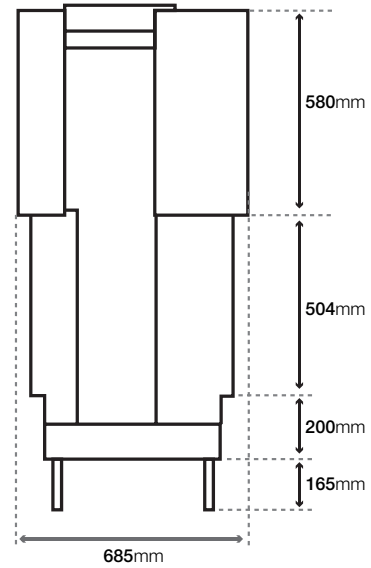

## AXIS H1600 XXL DS

The Axis H1600 XXL DS is a double-sided inbuilt wood fireplace designed for large spaces. Featuring expansive glass viewing areas on both sides, it creates a striking architectural feature while providing powerful, efficient heating across two rooms. With its clean lines and minimalist design, the H1600 XXL DS is ideal for modern open-plan living.

Steel Fireplace with Internal Firebricks

Includes Fire Grate and Ash Pan

Double Air Flow System

Crafted in France

Optional Outdoor Air & Air Transfer Kit

Dual Opening System

<b>MATERIAL</b>	Solid Steel Firebox & Internal Firebricks
<b>KW OUTPUT</b>	Average Peak of >25 kW
<b>EFFICIENCY</b>	62% Average
<b>EMISSIONS</b>	1.4 g / kg
<b>FACADE</b>	Clean Edge, Trim Options Available
<b>INTERIOR</b>	60 mm Firebricks
<b>GLASS DOOR</b>	Lift (Swing for Maintenance)
<b>MINIMUM FLUE HEIGHT</b>	5.4 m
<b>FLUE SPIGOT SIZE</b>	300 mm
<b>AIR TRANSFER KIT</b>	Optional Extra
<b>OUTSIDE AIR KIT</b>	Recommended for well insulated homes
<b>WARRANTY</b>	10 years firebrick / 5 years firebox **
<b>WEIGHT</b>	550 kg

\* Heating capacity of the following appliances are a guide only and refers to areas with 2.4m ceilings and 6 or more star rated buildings. Heating output may vary depending on factors such as characteristics, quality of insulation, type of firewood used and climate zone. \*\* See warranty section in the installation manual for further details. \*\*\* Refer to the Installation Manual for full hearth dimensions and clearances.