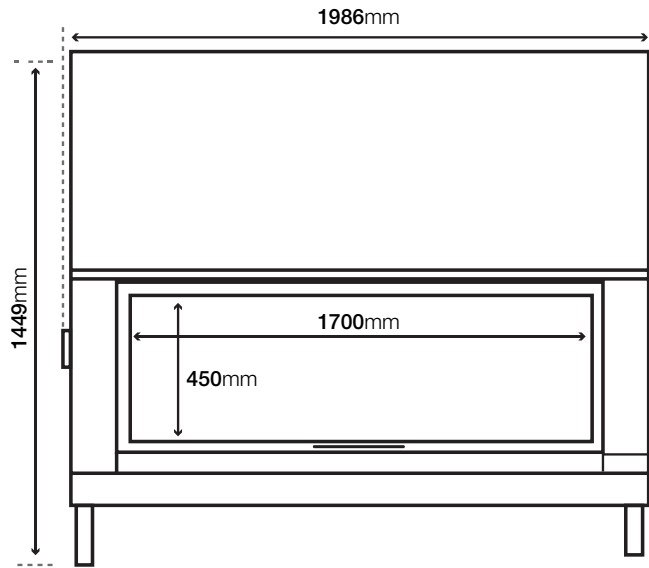

Steel Fireplace with Internal Firebricks

Includes Fire Grate and Ash Pan

Double Air Flow System

Crafted in France

Optional Outdoor Air & Air Transfer Kit

Dual Opening System

<b>MATERIAL</b>	Solid Steel Firebox & Internal Firebricks
<b>KW OUTPUT</b>	Average Peak of >25 kW
<b>EFFICIENCY</b>	62% Average
<b>EMISSIONS</b>	1.4 g / kg
<b>FACADE</b>	Clean Edge, Trim Options Available
<b>INTERIOR</b>	60 mm Firebricks
<b>GLASS DOOR</b>	Lift (Swing for Maintenance)
<b>MINIMUM FLUE HEIGHT</b>	5.4 m
<b>FLUE SPIGOT SIZE</b>	300 mm
<b>AIR TRANSFER KIT</b>	Optional Extra
<b>OUTSIDE AIR KIT</b>	Recommended for well insulated homes
<b>WARRANTY</b>	10 years firebrick / 5 years firebox **
<b>WEIGHT</b>	550 kg

\* Heating capacity of the following appliances are a guide only and refers to areas with 2.4m ceilings and 6 or more star rated buildings. Heating output may vary depending on factors such as characteristics, quality of insulation, type of firewood used and climate zone. \*\* See warranty section in the installation manual for further details. \*\*\* Refer to the Installation Manual for full hearth dimensions and clearances.

**Disclaimer:** E&OE Images and diagrams are for illustration purposes only. Please note that all product measurements provided are approximate and may vary by 1-5 mm. Sculpt reserves the right to change these specifications without prior notice. This information does not replace the installation manual which provides more in depth information. Must be installed in a full masonry enclosure as per Australian & New Zealand standards AS/NZS 2918:2001. All rights retained © Copyright 2025 Sculpt Fireplace Collection (ABN: 48 107 321 719)