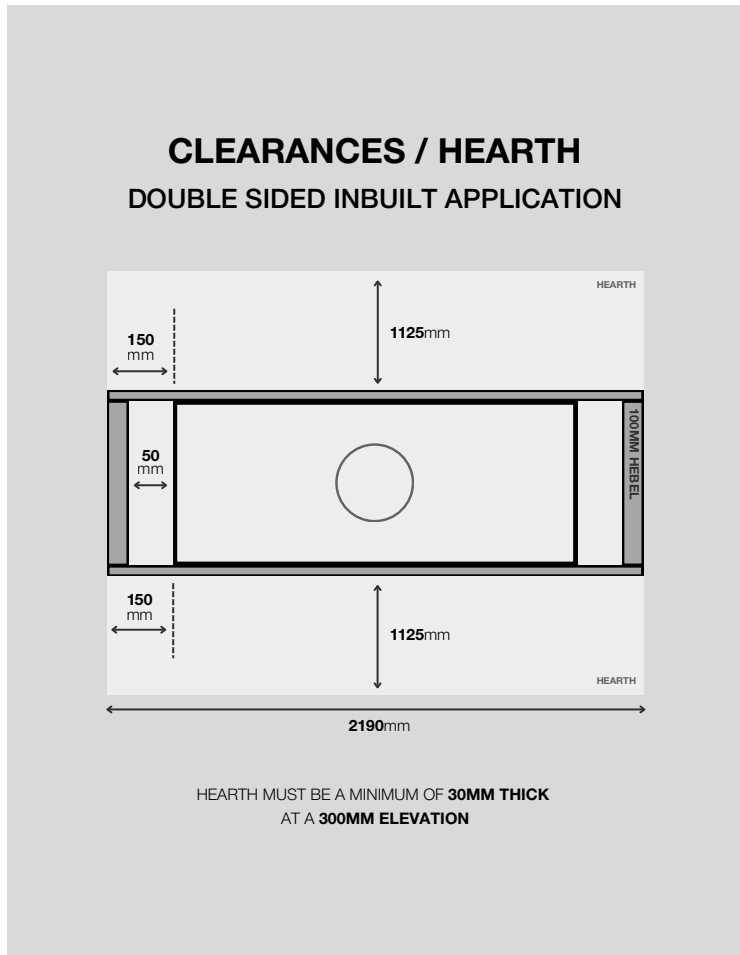

## AXIS H1600 XXL DS

The Axis H1600 XXL DS is a double-sided inbuilt wood fireplace designed for large spaces. Featuring expansive glass viewing areas on both sides, it creates a striking architectural feature while providing powerful, efficient heating across two rooms. With its clean lines and minimalist design, the H1600 XXL DS is ideal for modern open-plan living.

Steel Fireplace with Internal Firebricks

Includes Fire Grate and Ash Pan

Double Air Flow System

Crafted in France

Optional Outdoor Air & Air Transfer Kit

Dual Opening System

<b>MATERIAL</b>	Solid Steel Firebox & Internal Firebricks
<b>KW OUTPUT</b>	Average Peak of >25 kW
<b>EFFICIENCY</b>	62% Average
<b>EMISSIONS</b>	1.4 g / kg
<b>FACADE</b>	Clean Edge, Trim Options Available
<b>INTERIOR</b>	60 mm Firebricks
<b>GLASS DOOR</b>	Lift (Swing for Maintenance)
<b>MINIMUM FLUE HEIGHT</b>	5.4 m
<b>FLUE SPIGOT SIZE</b>	300 mm
<b>AIR TRANSFER KIT</b>	Optional Extra
<b>OUTSIDE AIR KIT</b>	Recommended for well insulated homes
<b>WARRANTY</b>	10 years firebrick / 5 years firebox **
<b>WEIGHT</b>	550 kg

\* Heating capacity of the following appliances are a guide only and refers to areas with 2.4m ceilings and 6 or more star rated buildings. Heating output may vary depending on factors such as characteristics, quality of insulation, type of firewood used and climate zone. \*\* See warranty section in the installation manual for further details. \*\*\* Refer to the Installation Manual for full hearth dimensions and clearances.